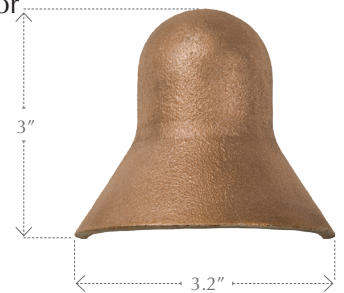

CAST Savannah Deck Light (CDL2CB) Product Information

CAST Solid Bronze Savannah Deck Light - Rugged and Stylish

Description: _____

This compact and stylish solid bronze deck light is a durable and reliable fixture for wall and post mounting.

Features: _____

- ▶ Solid bronze hood and base
- ▶ Glare-free illumination
- ▶ Pre-wired with 25' tin-coated No-Ox® marine grade wire
- ▶ High-temp socket
- ▶ Spider Splice® ready

Uses: _____

Suitable for downlighting when mounted on retaining walls, structure surfaces, posts and pilings.

Construction: _____

Solid bronze hood and base; 25' tin-coated #18-2 No-Ox® marine-grade wire.

Dimensions: _____

3.2" wide x 3" tall x 1.5" deep

Specifications: _____

Lamp: Includes 2.5W, 9-15 volt operating range, T5 LED Lamp (SL921T5200L).

Halogen Option: 12 volt, 10W, T3 wedge-based - 18W max. (CWB1210X).

Listing: _____

U.L 1838 Listed Low Voltage Luminaire for wet locations

CDL2CB