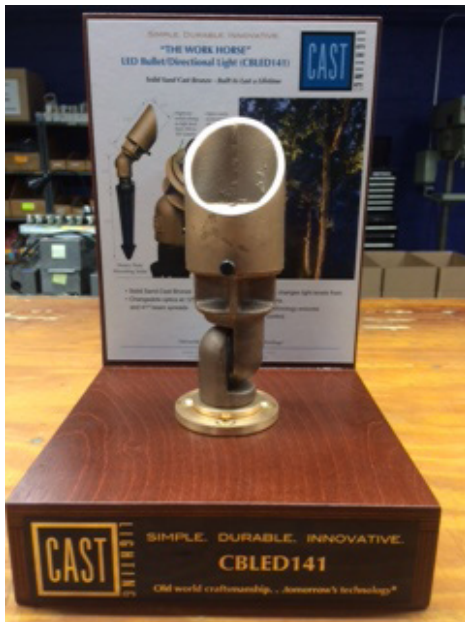

CAST Mini LED Bullet Display: (CMLED141D)

This display shows the Classic LED Bullet Light (CBLED141). With a retractable piece, you can put the fixture in the customer's hands.

CAST Mini LED Counter Display: (CMLEDD)

This display shows fixtures from our (3) landscape lighting lines:

- (1) CCSL18336B from the Craftsman Series
- (1) CID140 from the Impressionist® Series
- (1) CBLED141 from the Classic Series

CAST Counter Display: (CCD1)

CAST Freestanding Floor Display: (CFD1)

This display includes:

- (1) CEWL6LED1 - Classic Engineered Wall Light
- (1) CCSL18336B - Craftman Spot Light
- (1) CBLED141 - Classic LED Bullet Light
- (1) CCDL1B - Craftsman Bronze Deck Light
- (1) CCPL2B - Craftsman Bronze Path Light
- (1) CWL6LED1 - Classic Mini Wash Light (Canopy Mount)
- (1) CID140 - Impressionist® Directional Light
- (1) CLAA - Large Path/Area Light Assembly with 20W
- (1) CSAA - Small Path/Area Light Assembly
- (1) CCH1TA - Small China Hat Top Assembly
- (1) CMU1TA - Small Mushroom Hat Top Assembly
- (1) CNOTA - New Orleans Top Assembly
- (1) CCH2TA - Large China Hat Top Assembly
- (1) CWL8KIT - Mini Wash Stake Mounting Kit
- (1) CLWSI - #18/4 Impressionist® No-Ox® Wire