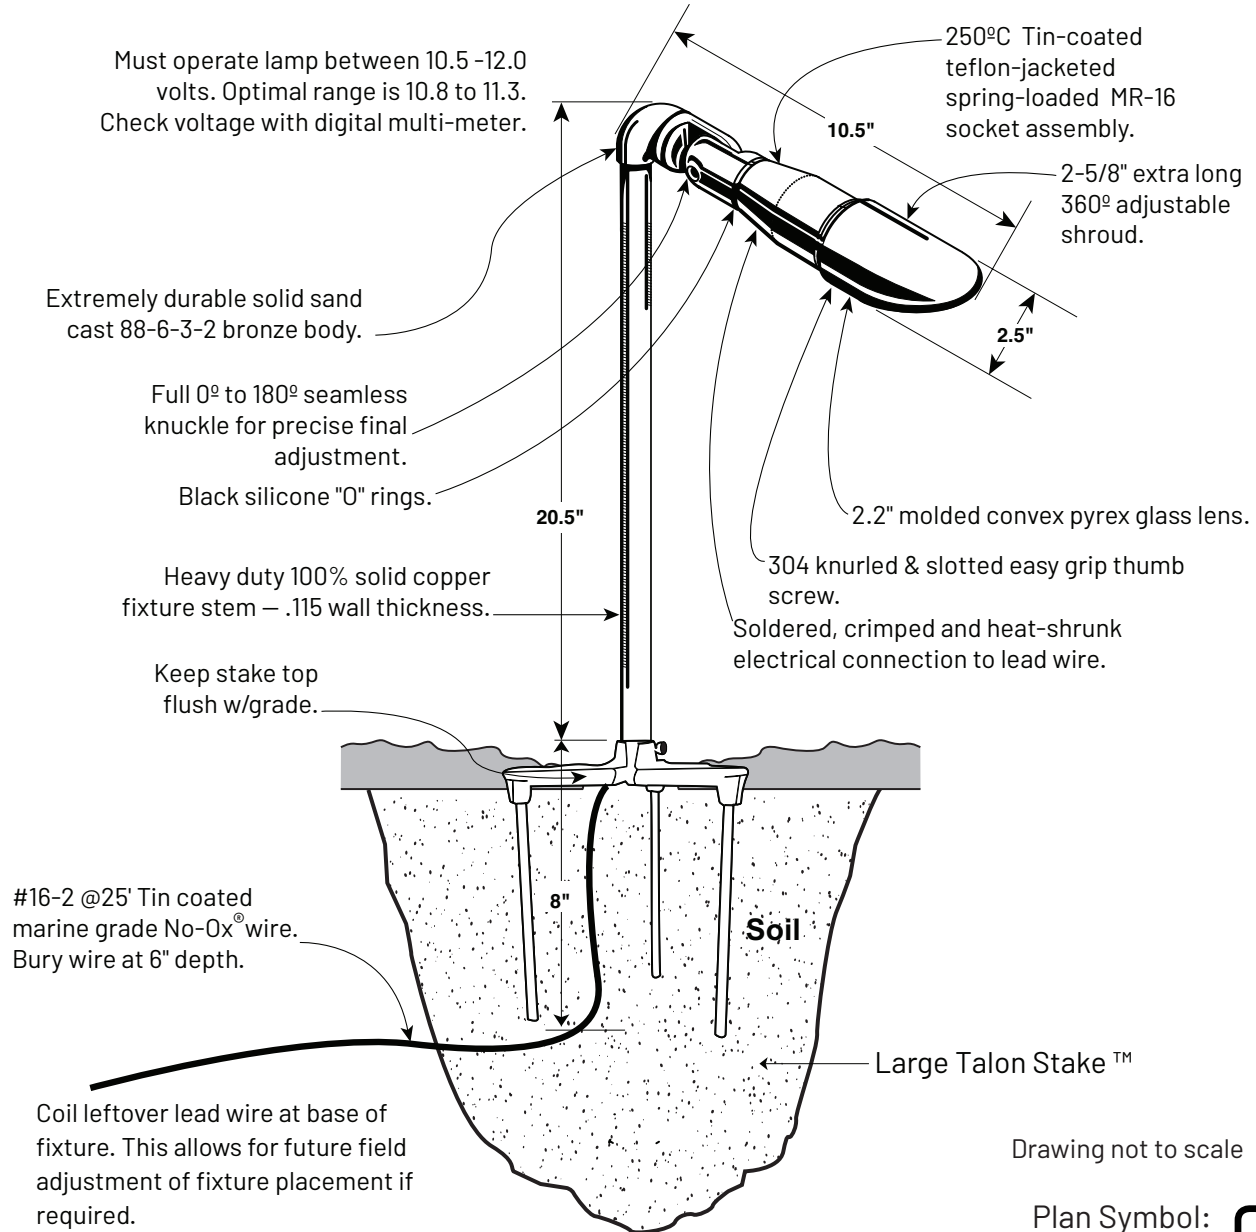

Lighting Specification Sheet

Classic MR-16 Area/Path Light (CBAL1CB)

Old world craftsmanship...tomorrow's technology®

Project: _____ Date: _____
 Fixture Type: _____ Quantity: _____
 Specifier: _____

LENS OPTIONS

- Optical Spread Lens (COSL) (included)
- Optical Linear Spread Lens (COLL)
- Optical Frosted Lens (COFL)
- Hexcell Louver (CXL1)

MOUNTING OPTIONS

- Mounting Canopy - Unthreaded (CFM1CBS)
- Large Talon Stake (CTSL1) (incl.)
- Standard Mounting Stake (CMS1EM)

- Long Mounting Stake (CLMS1EM)
- Heavy Duty Mounting Stake (CHMS1CB)
- * NOTE: This is a threaded stake. To use with this fixture purchase adapter (XCBPTLTA)
- Unthreaded Stems:**
- Replacement Stem (XCBPSTEMS.....)
- Telescopic Stem (CWTRS.....)