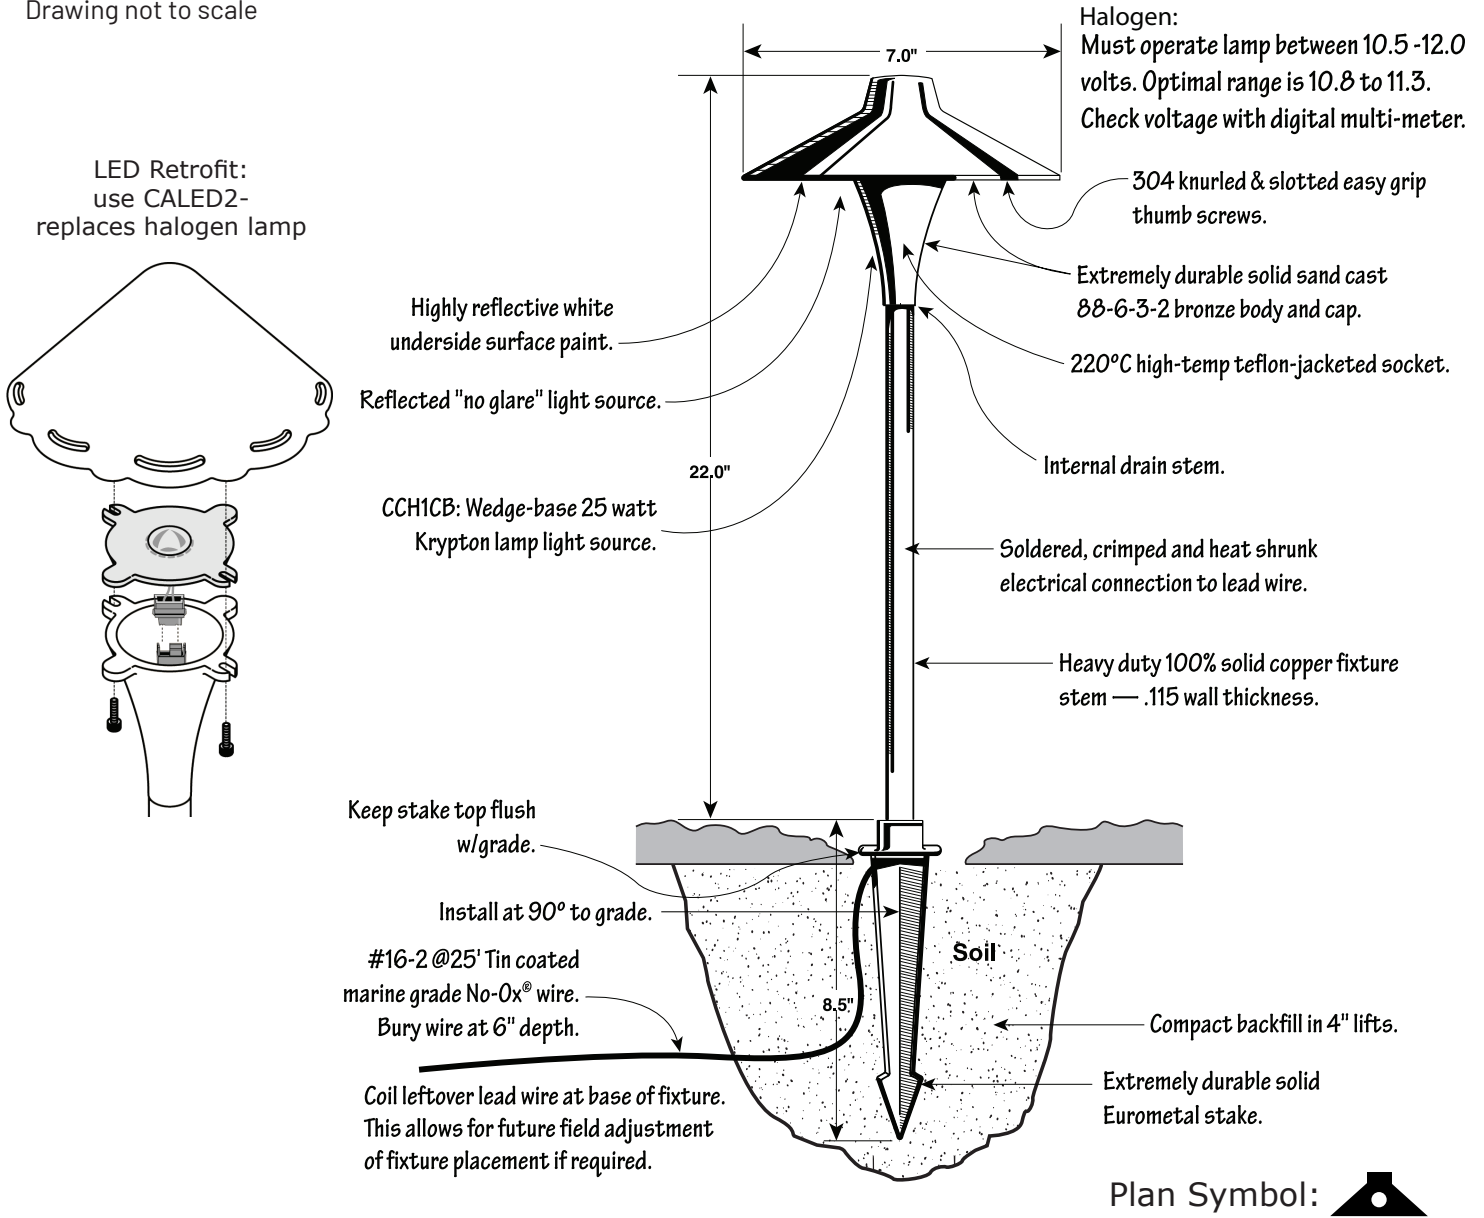

Lighting Specification Sheet

Classic Small China Hat Area/Path Light (CCH1CB)

Old world craftsmanship. . . tomorrow's technology™

Project: _____ Date: _____
 Fixture Type: _____ Quantity: _____
 Specifier: _____

Drawing not to scale

Notes

- CCH1CB: Requires S8 Wedge Base Lamp (not incl. 25w) Max. lamp rating 35 watts
- Typical spacing 10' to 15'
- Refer to product installation sheet prior to installation

OPTIONS

- Mounting Canopy - Unthreaded (CFM1CBS)
- Standard Mounting Stake (CMS1EM)(incl.)
- Long Mounting Stake (CLMS1EM)
- Heavy Duty Mounting Stake (CHMS1CB)
- * NOTE: This is a threaded stake. To use with this fixture, purchase adapter (XCBPTLTA)

Unthreaded Stems:

- Replacement Stem (XCBPSTEMS_____)
- Telescopic Stem (CWTRS_____)