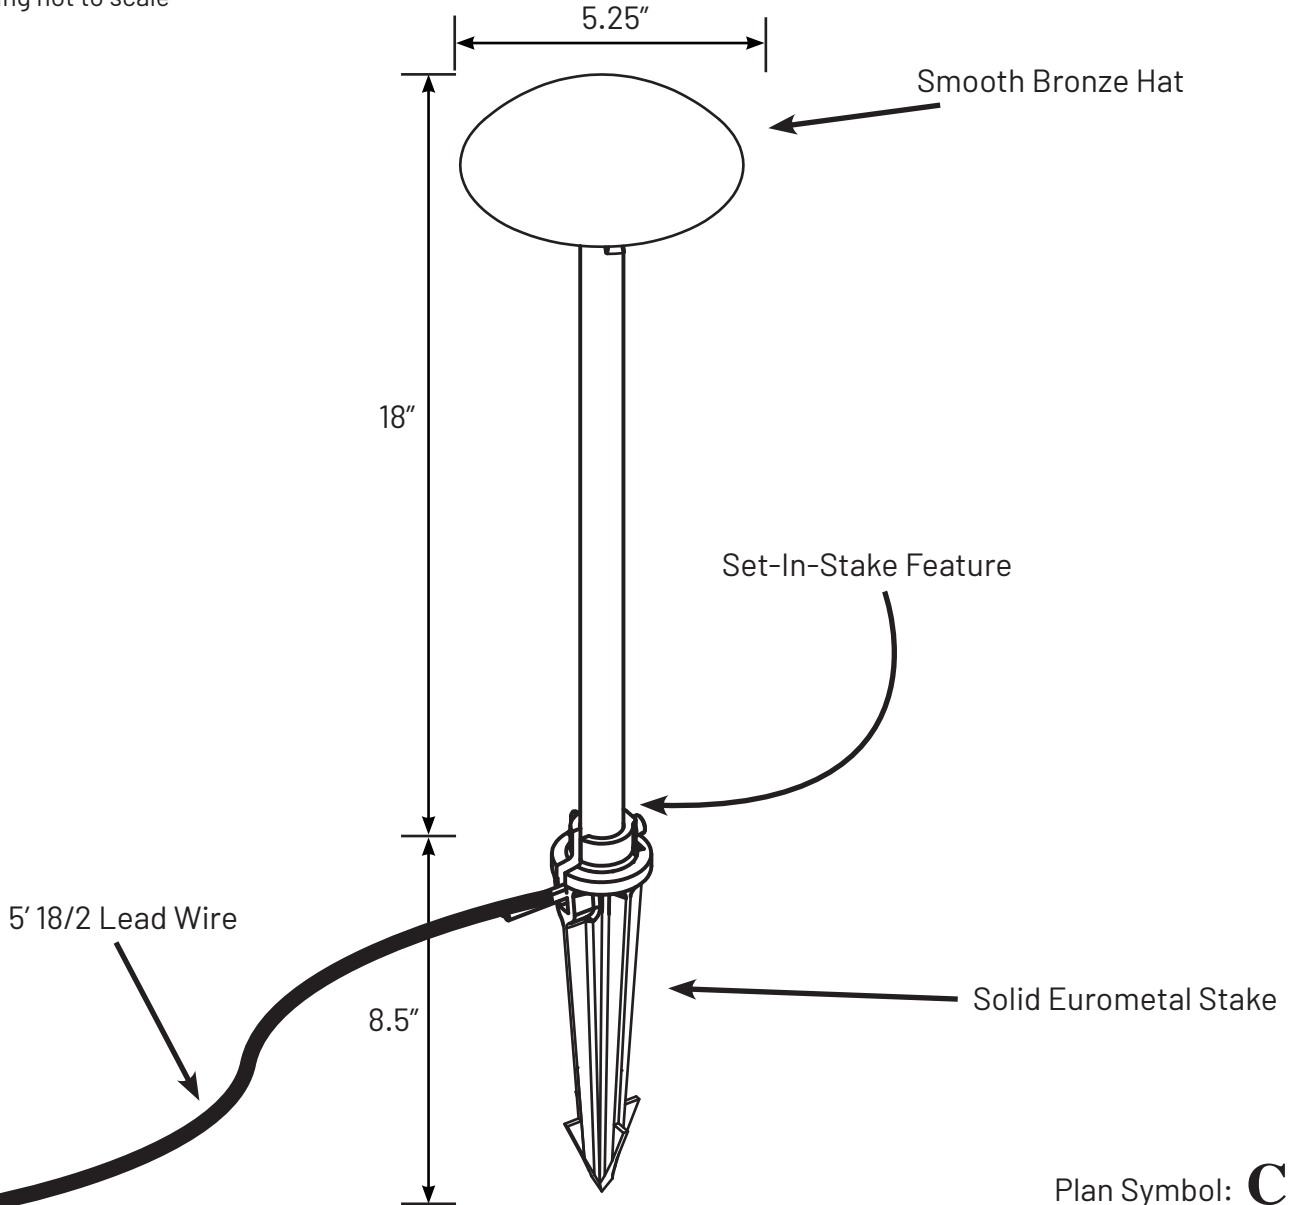

Lighting Specification Sheet

Craftsman Bronze Path Light (CCPL2B)

Old world craftsmanship...tomorrow's technology®

Project: _____ Date: _____

Fixture Type: _____ Quantity: _____

Specifier: _____

Drawing not to scale

Plan Symbol: **C**

Notes

- Same CAST Quality as the Impressionist and Classic Series with fixed beam angles and lumen output.

Description

Compact with extreme durability, these path lights feature fully sealed and protected LED components.

Features

- ✓ Solid Sand Cast Bronze
- ✓ Fully integrated LED lights
- ✓ Exceptional Durability & Performance for every budget
- ✓ IP66 Rated