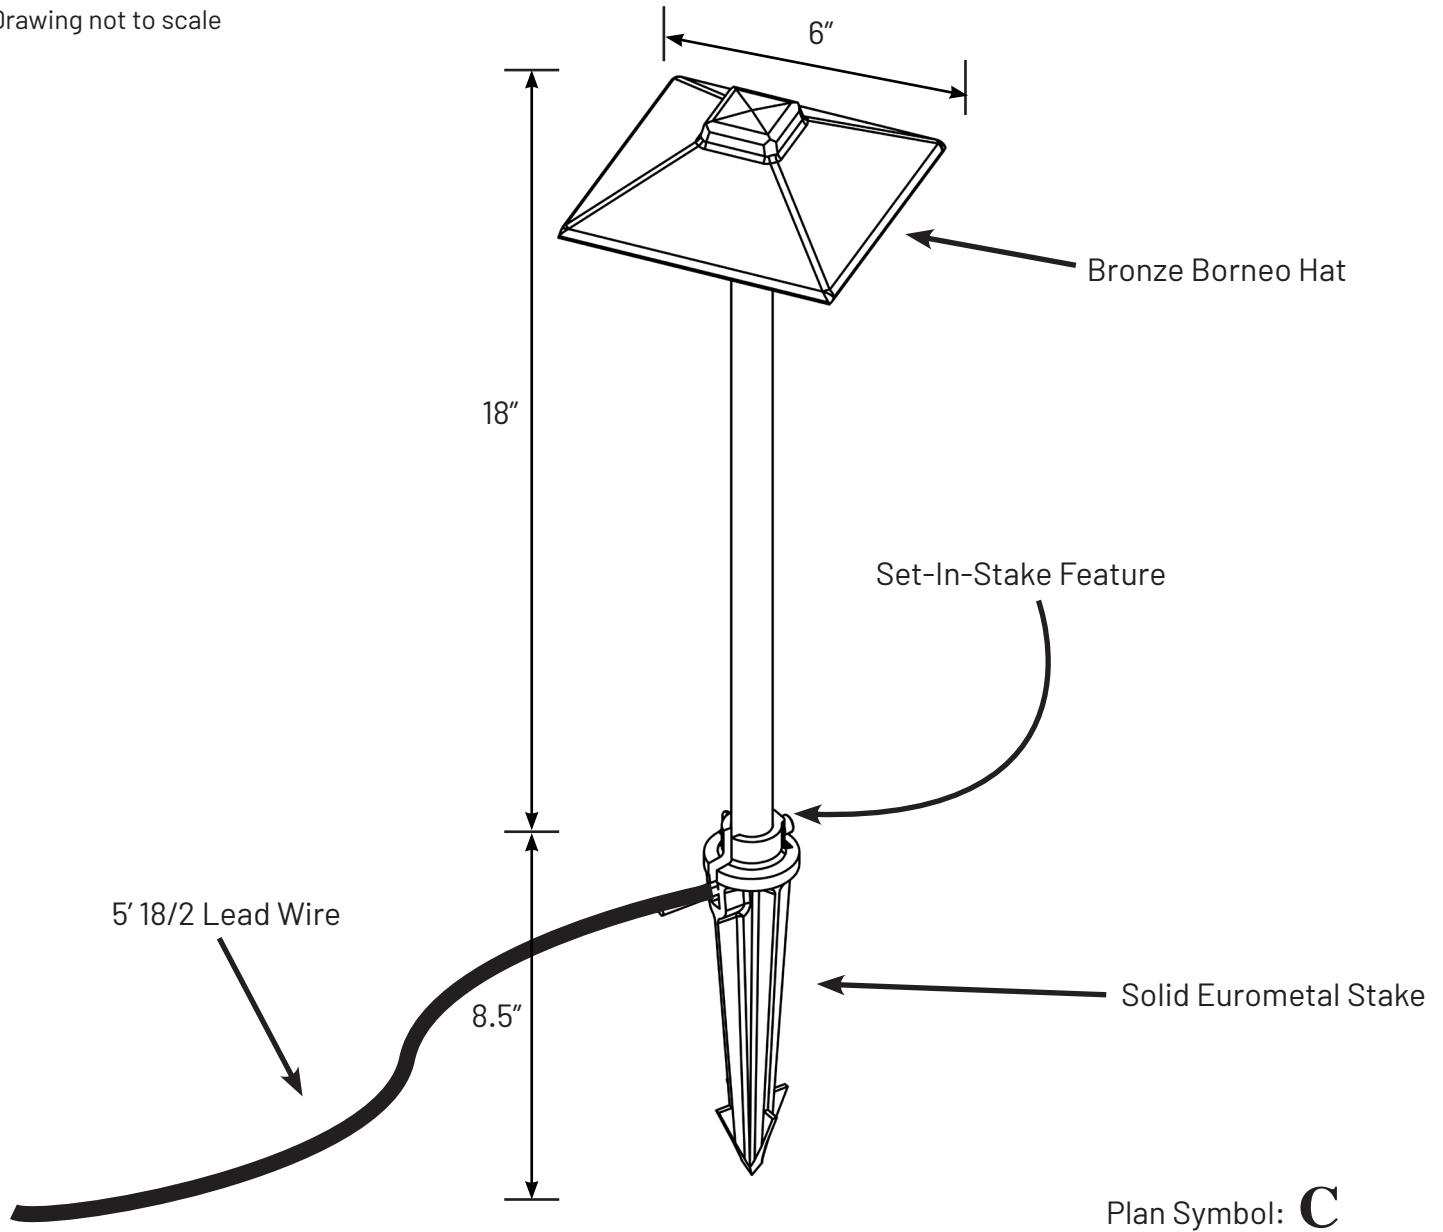

# Lighting Specification Sheet

Craftsman Borneo Path Light (CCPLB0B)

Old world craftsmanship...tomorrow's technology®

Project: \_\_\_\_\_ Date: \_\_\_\_\_

Fixture Type: \_\_\_\_\_ Quantity: \_\_\_\_\_

Specifier: \_\_\_\_\_

Drawing not to scale

Plan Symbol: **C**

## Notes

- A Decorative Option and modern look on a classic fixture. Same Solid Design tool with LED integration.

## Description

Compact with extreme durability, these path lights feature fully sealed and protected LED components.