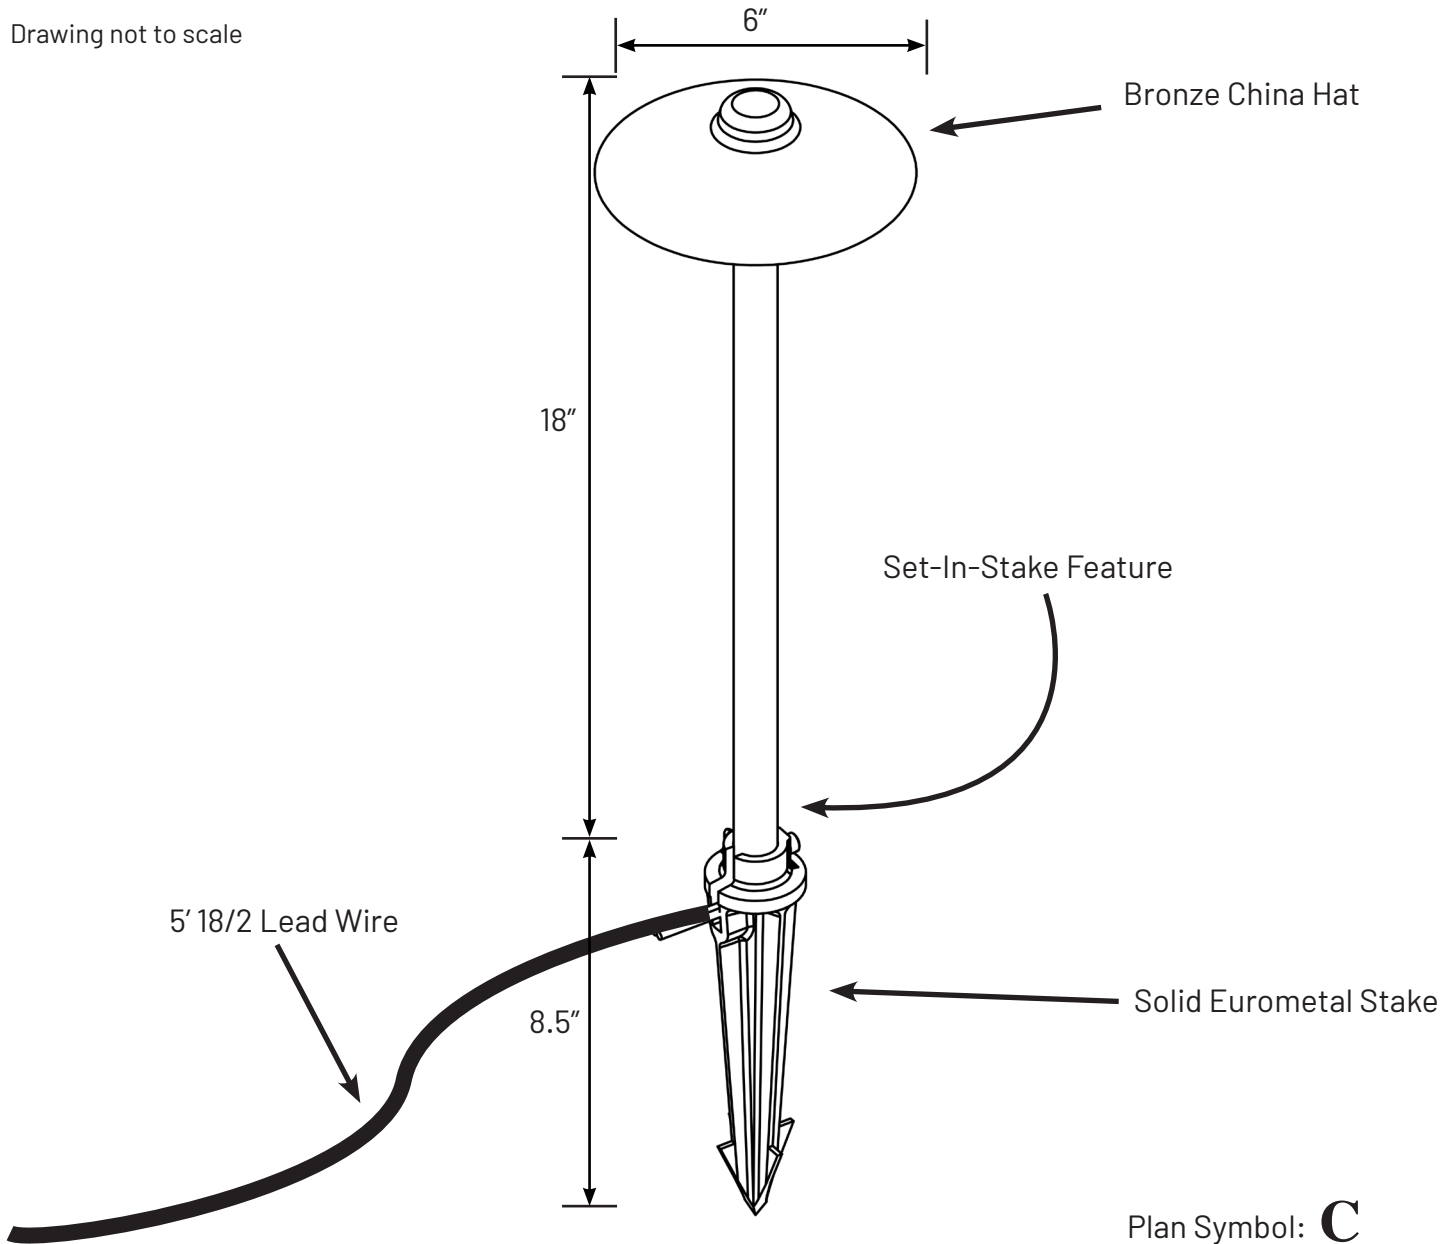

Lighting Specification Sheet

Craftsman China Hat Path Light (CCPLCHB)

Old world craftsmanship...tomorrow's technology®

Project: _____ Date: _____

Fixture Type: _____ Quantity: _____

Specifier: _____

Drawing not to scale

Notes

- Same CAST Quality as the Impressionist and Classic Series with fixed beam angles and lumen output.

Description

Compact with extreme durability, these path lights feature fully sealed and protected LED components.

Features

- ✓ Solid Sand Cast Bronze
- ✓ Fully integrated LED lights
- ✓ Exceptional Durability & Performance for every budget
- ✓ IP66 Rated