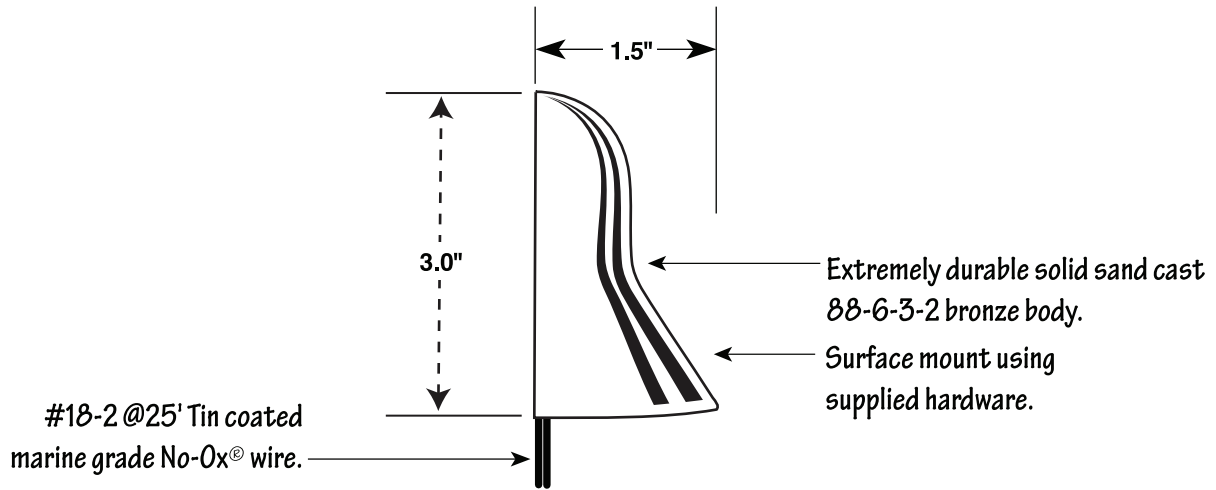

# Lighting Specification Sheet

Classic Savannah Deck Light (CDL2CB)

Old world craftsmanship. . .tomorrow's technology®

Project: \_\_\_\_\_ Date: \_\_\_\_\_  
Fixture Type: \_\_\_\_\_ Quantity: \_\_\_\_\_  
Specifier: \_\_\_\_\_

Drawing not to scale

Must operate lamp between 10.8 -12.0 volts. Optimal range is 10.8 to 11.3V. Check voltage with digital multi-meter.

## Notes

- Requires T-5 Wedge Base Lamp (included-12W; max. rating-20W)
- Typical spacing 6' to 10'

- Downward orientation only
- Refer to product installation sheet prior to installation

Plan Symbol: