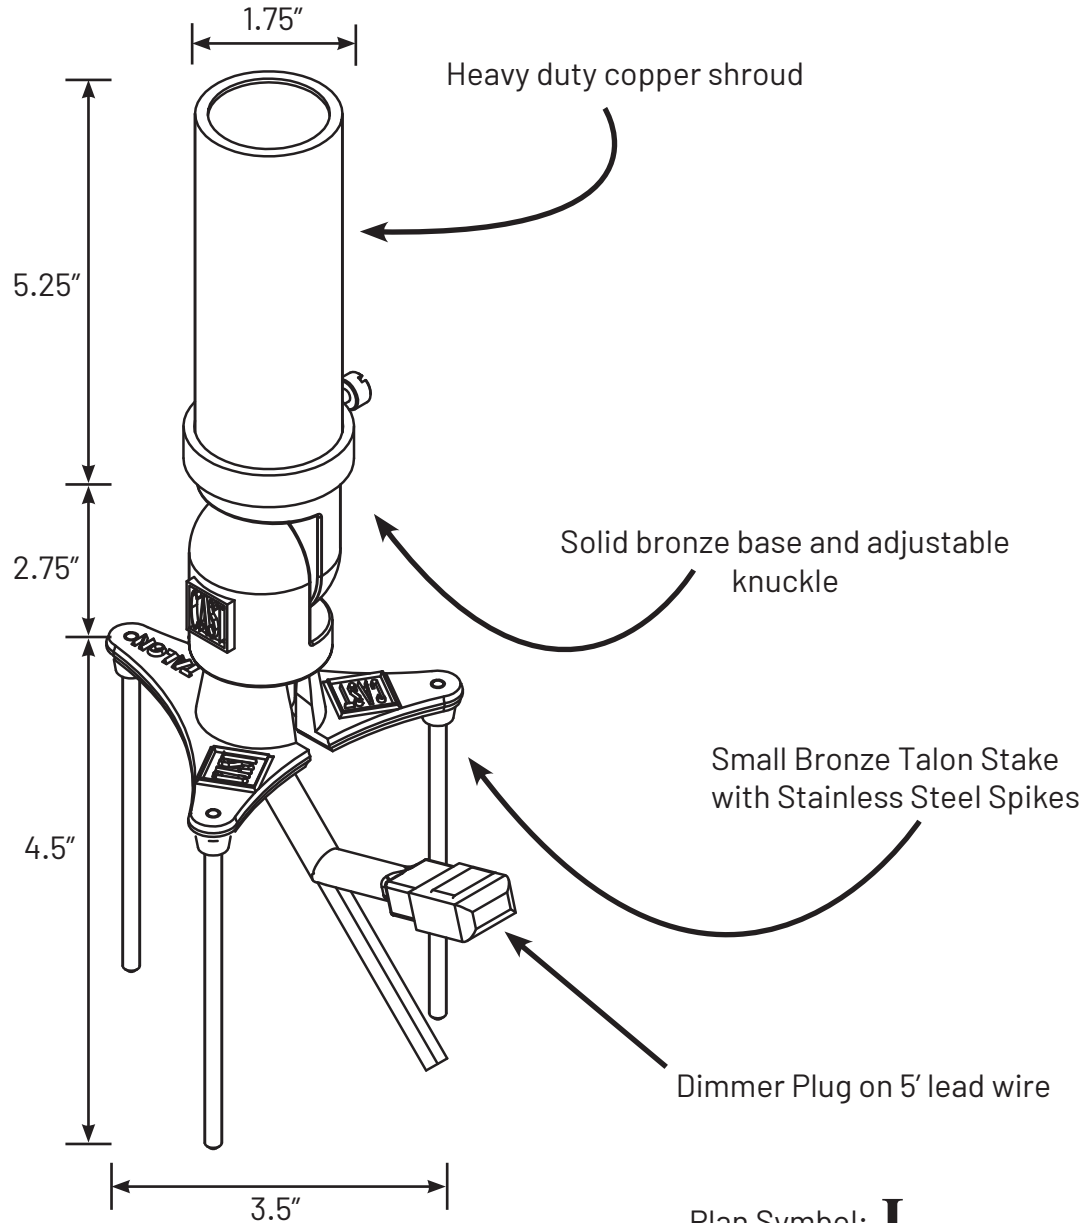

# Lighting Specification Sheet

Impressionist® Directional Light (CID140)

Old world craftsmanship...tomorrow's technology®

Project: \_\_\_\_\_ Date: \_\_\_\_\_  
Fixture Type: \_\_\_\_\_ Quantity: \_\_\_\_\_  
Specifier: \_\_\_\_\_

Drawing not to scale

## Notes

- Choice of optics (See below)
- 20-step light level control with hand held remote (CDIMMER - sold separately)

### CID140

- 13° (CID013)
- 24° (CID024)
- 40° (CID040) (included)
- 15° X 39° (CID015X39)