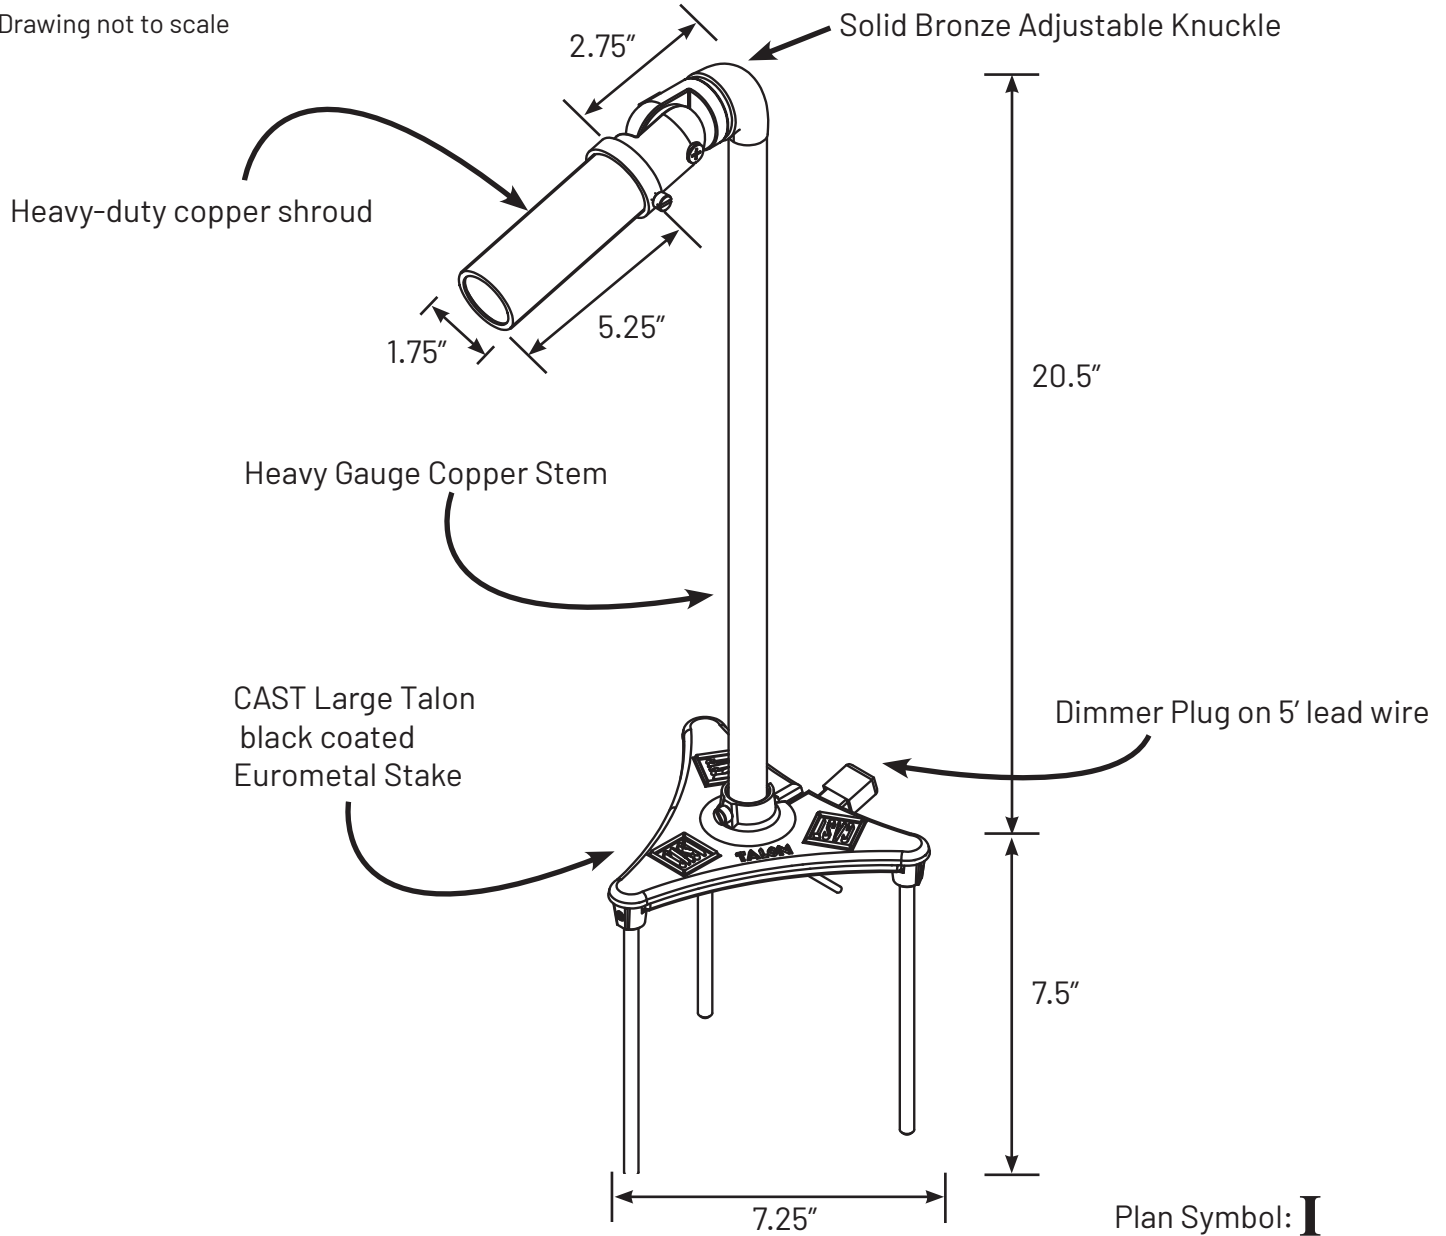

Lighting Specification Sheet

Impressionist® Directional Area Light (CIDA140)

Old world craftsmanship. . .tomorrow's technology®

Project: _____ Date: _____
Fixture Type: _____ Quantity: _____
Specifier: _____

Drawing not to scale

Notes

- Choice of optics (See below)
- 20-step light level control with hand held remote (CDIMMER - sold separately)

Optical Beam Spread Options

CIDA140

- 13° (CID013)
- 24° (CID024)
- 40° (CID040) (included)
- 15° X 39° (CID015X39)

Features

- ✓ 20 Light Levels
- ✓ 5 Beam Spreads
- ✓ Light level control from dimming unit
- ✓ Adjustable Glare Shield (CIDS1) *not pictured
- ✓ Beam angle control and replaceable optics
- ✓ IP66 Rated