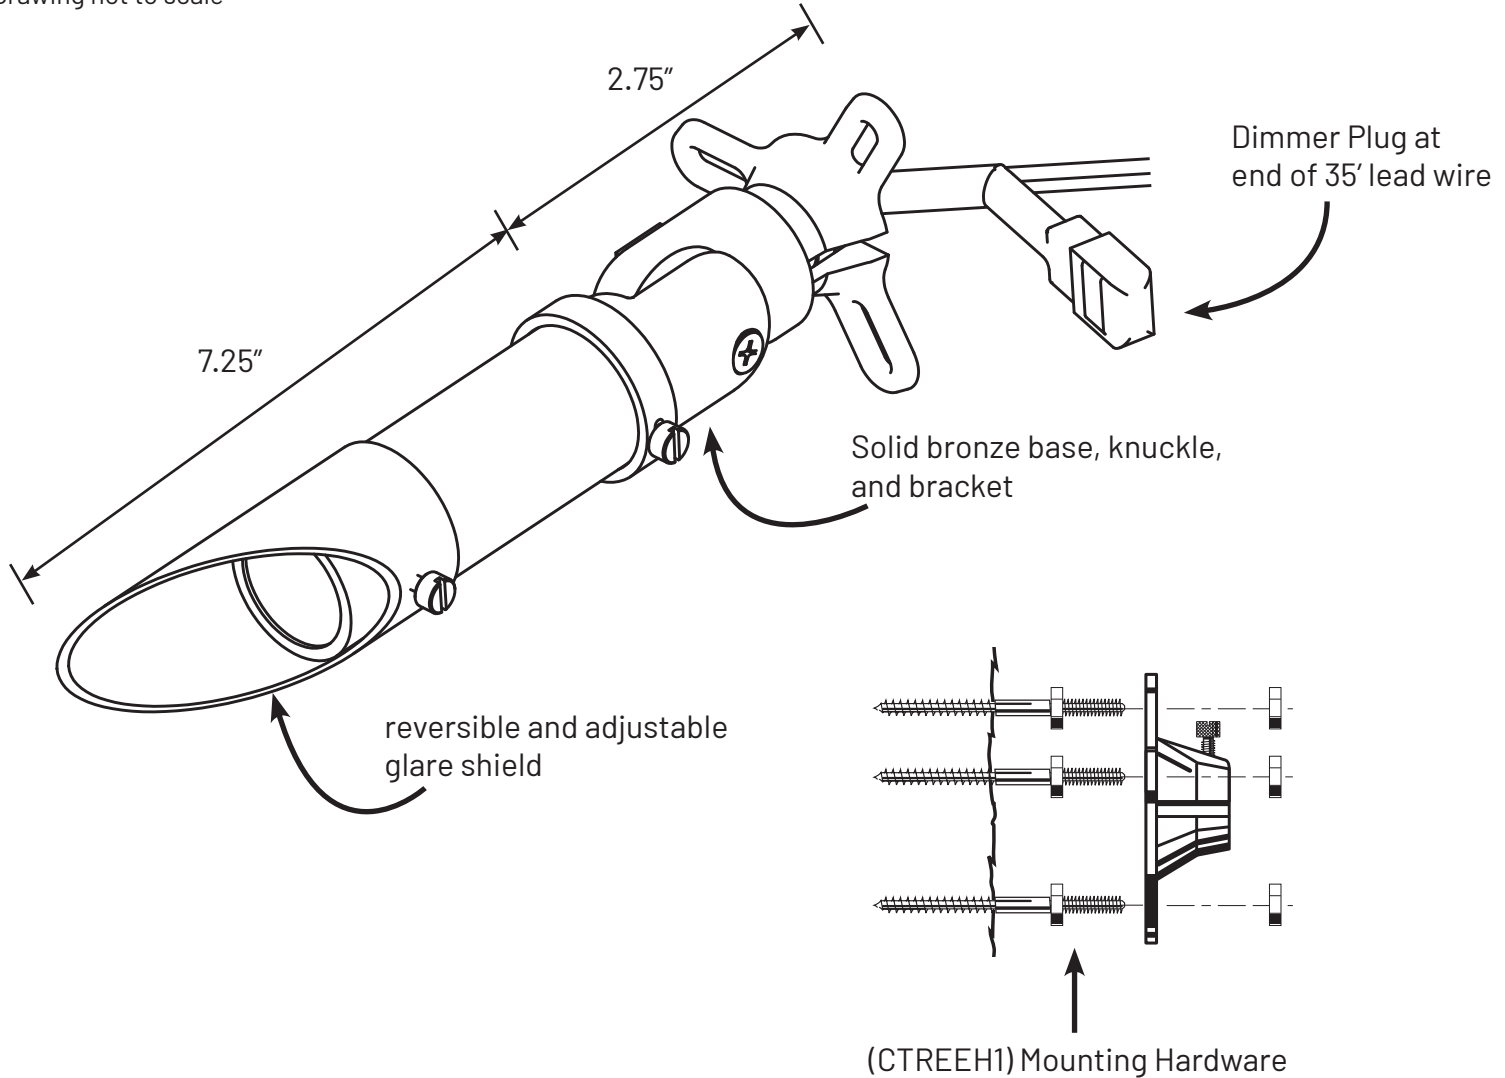

Lighting Specification Sheet

Impressionist® Tree Light (CIT164)

Old world craftsmanship...tomorrow's technology®

Project: _____ Date: _____
Fixture Type: _____ Quantity: _____
Specifier: _____

Drawing not to scale

Plan Symbol: **I**

Notes

- Choice of optics (See below)
- 20-step light level control with hand held remote (CDIMMER - sold separately)
- (CTREEH1) Mounting Hardware Incl.

Optical Beam Spread Options

CIT164

- 13° (CID013)
- 24° (CID024)
- 40° (CID040) (included)
- 15° X 39° (CID015X39)

Features

- ✓ 20 Light Levels
- ✓ 5 Beam Spreads
- ✓ Light level control from dimming unit
- ✓ Optional Adjustable Glare Shield
- ✓ Beam angle control and replaceable optics
- ✓ IP66 Rated