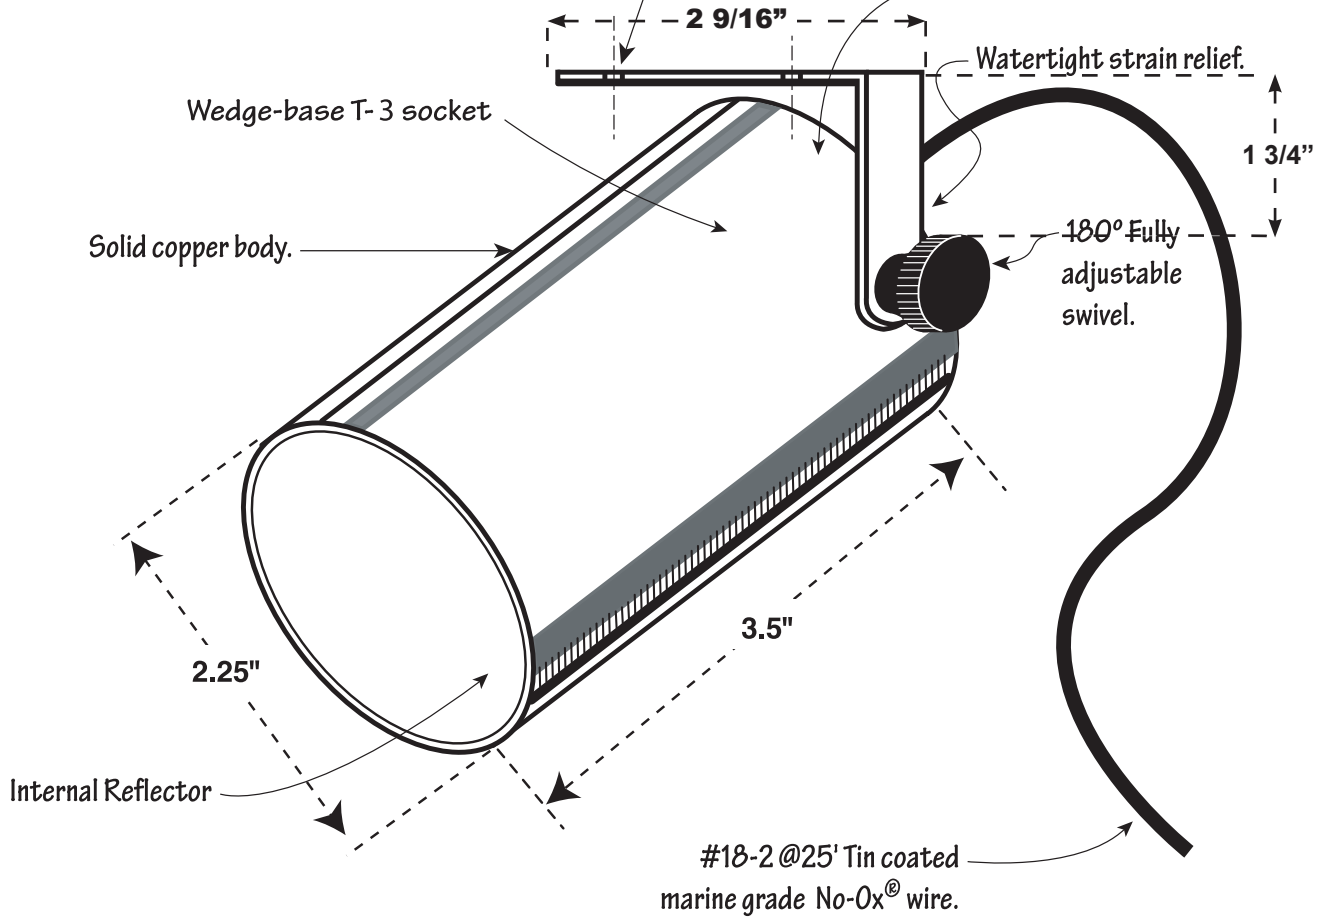

Lighting Specification Sheet

Classic Niche Light (CNL1CB)

Old world craftsmanship. . . tomorrow's technology®

Project: _____ Date: _____
Fixture Type: _____ Quantity: _____
Specifier: _____

Drawing not to scale

Must operate lamp between 10.5 -12.0 volts. Optimal range is 10.8 to 11.3. Check voltage with digital multi-meter.

Screw holes. Use stainless mounting hardware suitable for the application.

All 88-6-3-2 solid bronze base.

Plan Symbol:

Notes

- Requires wedge-base T-3 lamp (included-10W; max. rating-18W)
- Downward orientation only
- Refer to product installation sheet prior to installation