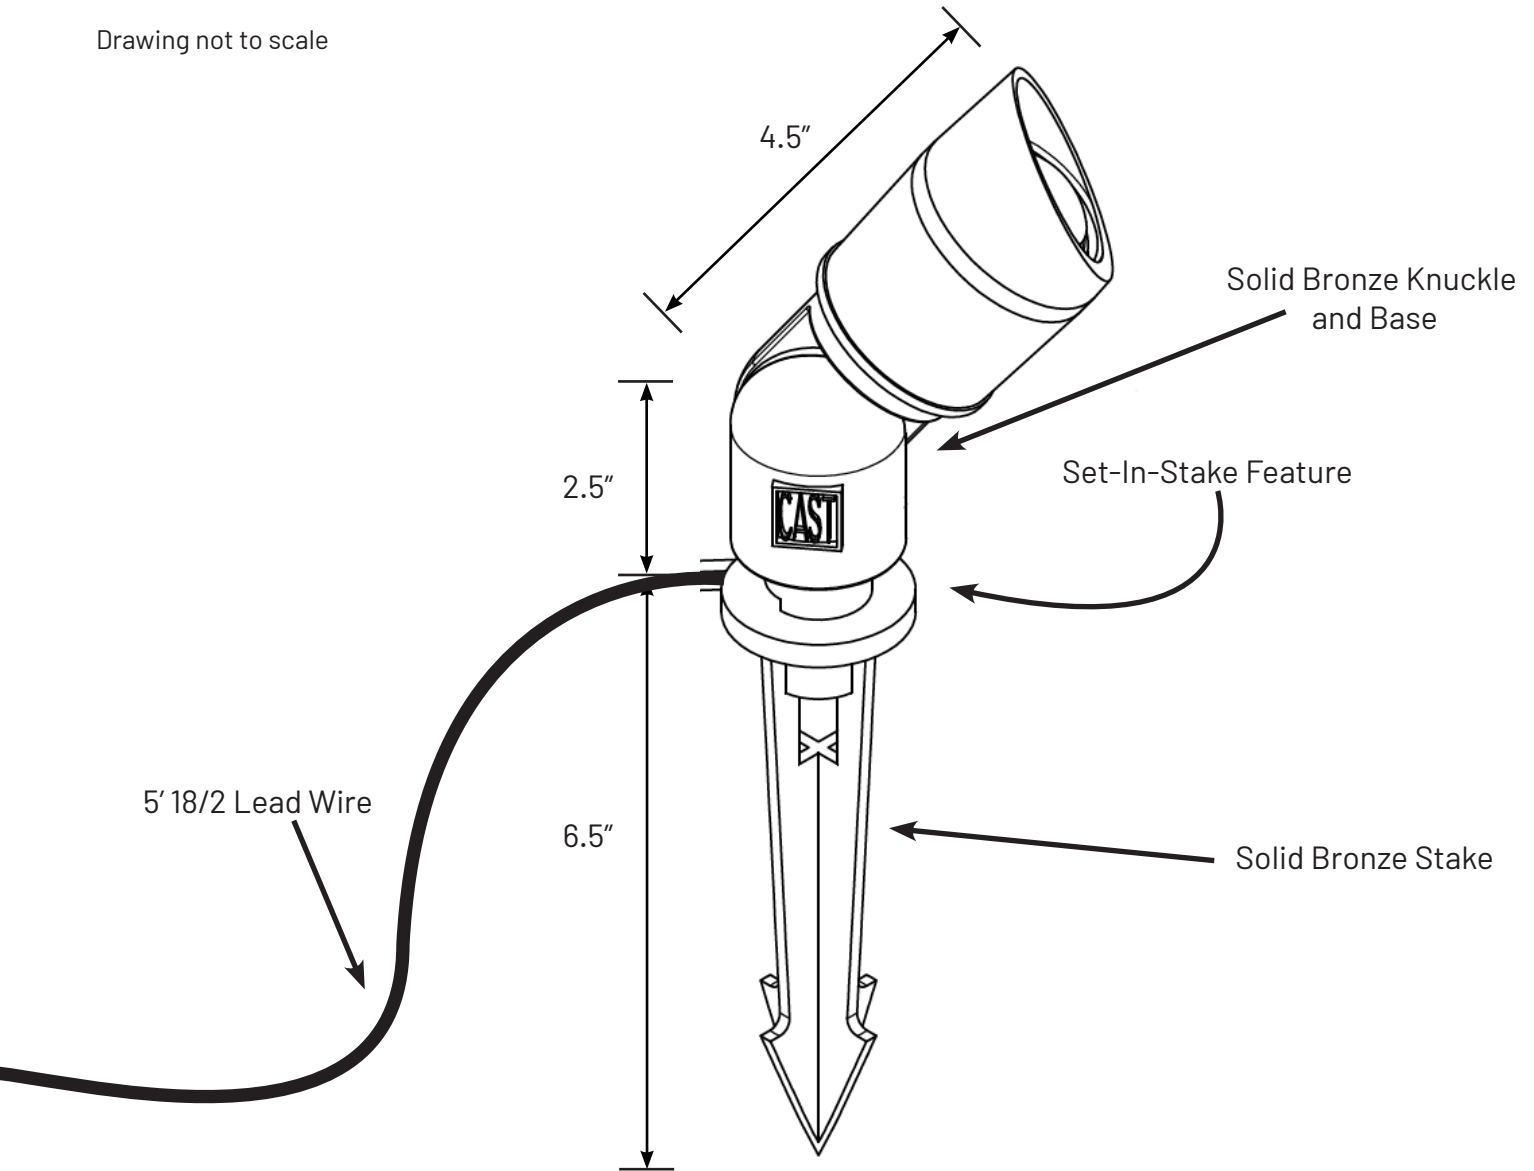

Lighting Specification Sheet

Craftsman Spot/Wash Lights (CCSL***, CCW***)

Old world craftsmanship...tomorrow's technology®

Project: _____ Date: _____
Fixture Type: _____ Quantity: _____
Specifier: _____

Drawing not to scale

Plan Symbol: **C**

Notes

- Same CAST Quality as the Impressionist and Classic Series with fixed beam angles and lumen output.

Seven High Quality Options

- CCSL10536B - 36° Beam Angle, 105 Lm
- CCSL18336B - 36° Beam Angle, 183 Lm
- CCSL18354B - 54° Beam Angle, 183 Lm
- CCSL25036B - 36° Beam Angle, 250 Lm
- CCSL25054B - 54° Beam Angle, 250 Lm
- CCW270B - 120° Beam Angle, 270 Lm
- CCW105B - 120° Beam Angle, 105 Lm

Features

- ✓ Fully integrated LED lights with high quality optics
- ✓ Exceptional Durability & Performance for every budget
- ✓ CAST Bronze for unmatched corrosion resistance
- ✓ IP66 Rated