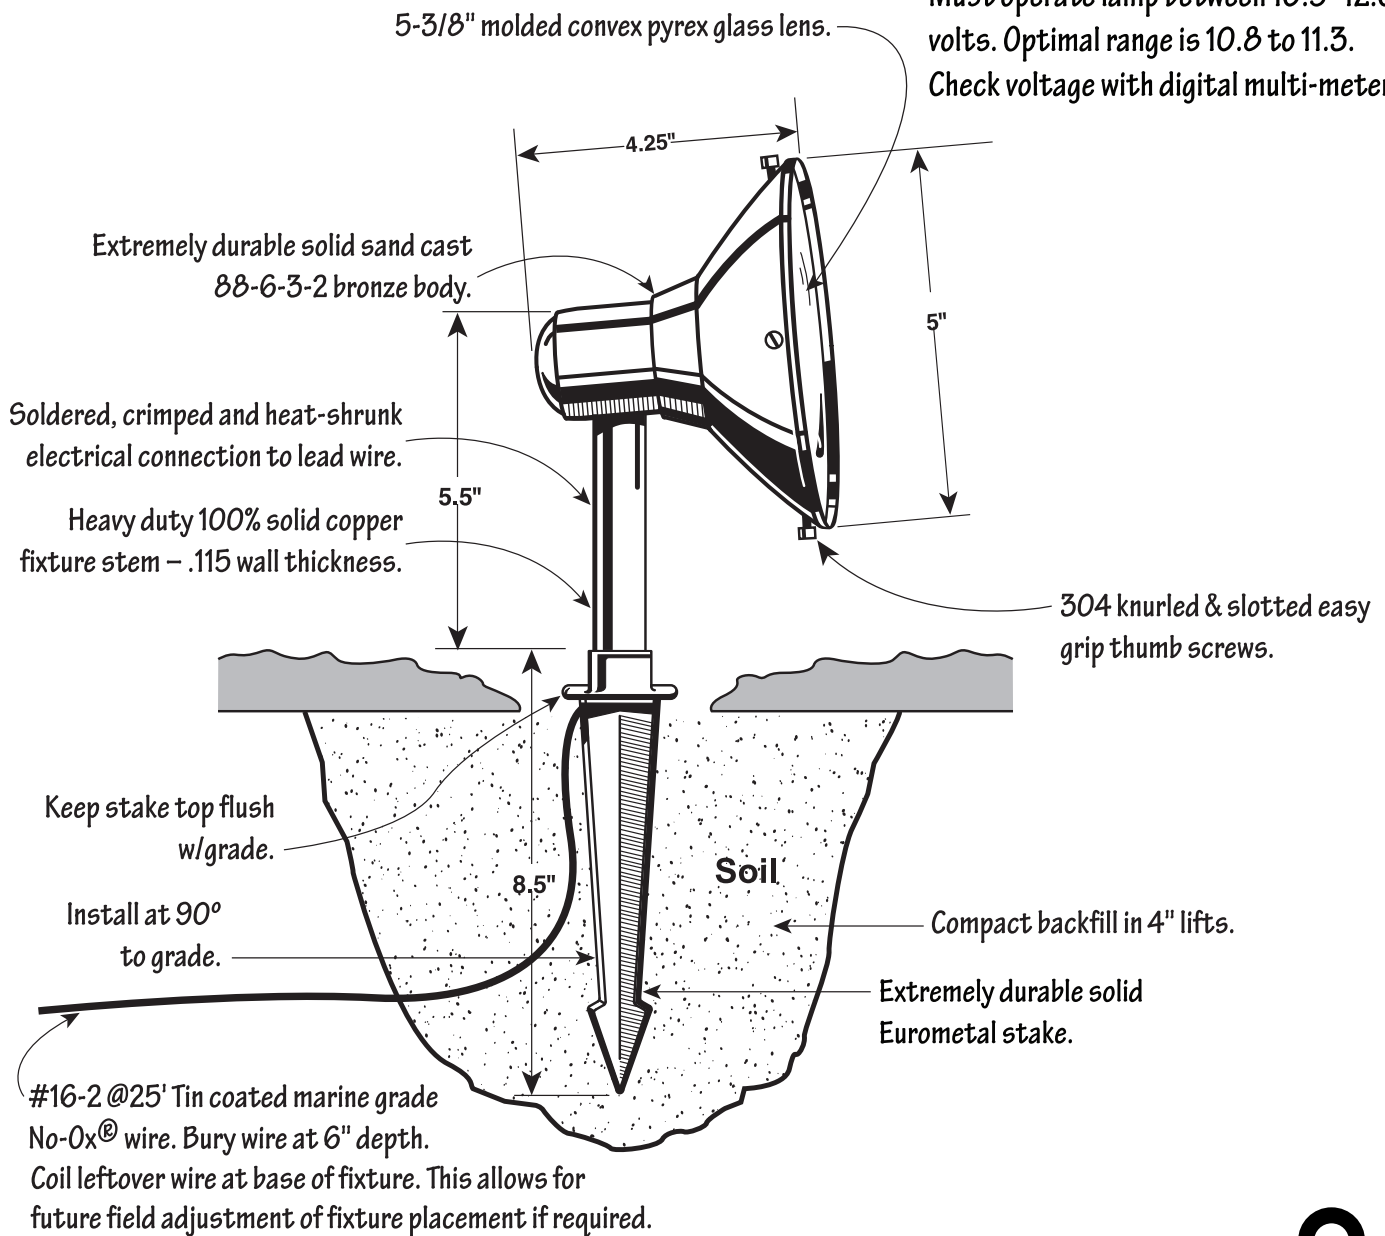

Lighting Specification Sheet

Classic Wall Wash (CWW1CB, CWW1LED2)

Old world craftsmanship. . . tomorrow's technology®

Project: _____ Date: _____
 Fixture Type: _____ Quantity: _____
 Specifier: _____

Drawing not to scale

Must operate lamp between 10.5 -12.0 volts. Optimal range is 10.8 to 11.3. Check voltage with digital multi-meter.

Plan Symbol:

Notes

- CWW1CB:** Requires S8 Wedge Base Lamp (incl. -25 w)
 - Max. lamp rating 35 watts
- CWW1LED2:** Includes LED Module CSWLED2
 - 2,700°K Color Temperature, 60,500 Hrs. L70 Estimated Life
 - Refer to product installation sheet prior to installation

- Long Mounting Stake (CLMS1EM)
- Heavy Duty Mounting Stake (CHMS1CB)
- *NOTE: This is a threaded stake. To use with this fixture, purchase adapter (XCBPTLTA)

MOUNTING OPTIONS

- Mounting Canopy - Unthreaded (CFM1CBS)
- Standard Mounting Stake (CMS1EM)(incl.)

Unthreaded Stems:

- Replacement Stem (XCBPSTEMS_____)
- Telescopic Stem (CWTRS_____)