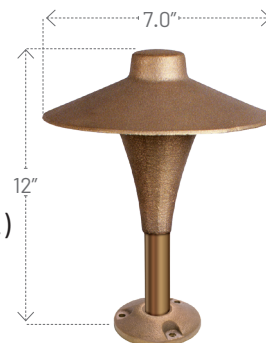

Listing:

U.L 1838 Listed Low Voltage Luminaire for wet locations

LED Versions: UL listed

All Versions: RoHs, FCC Class B Conducted & Radiated

CCH13CB