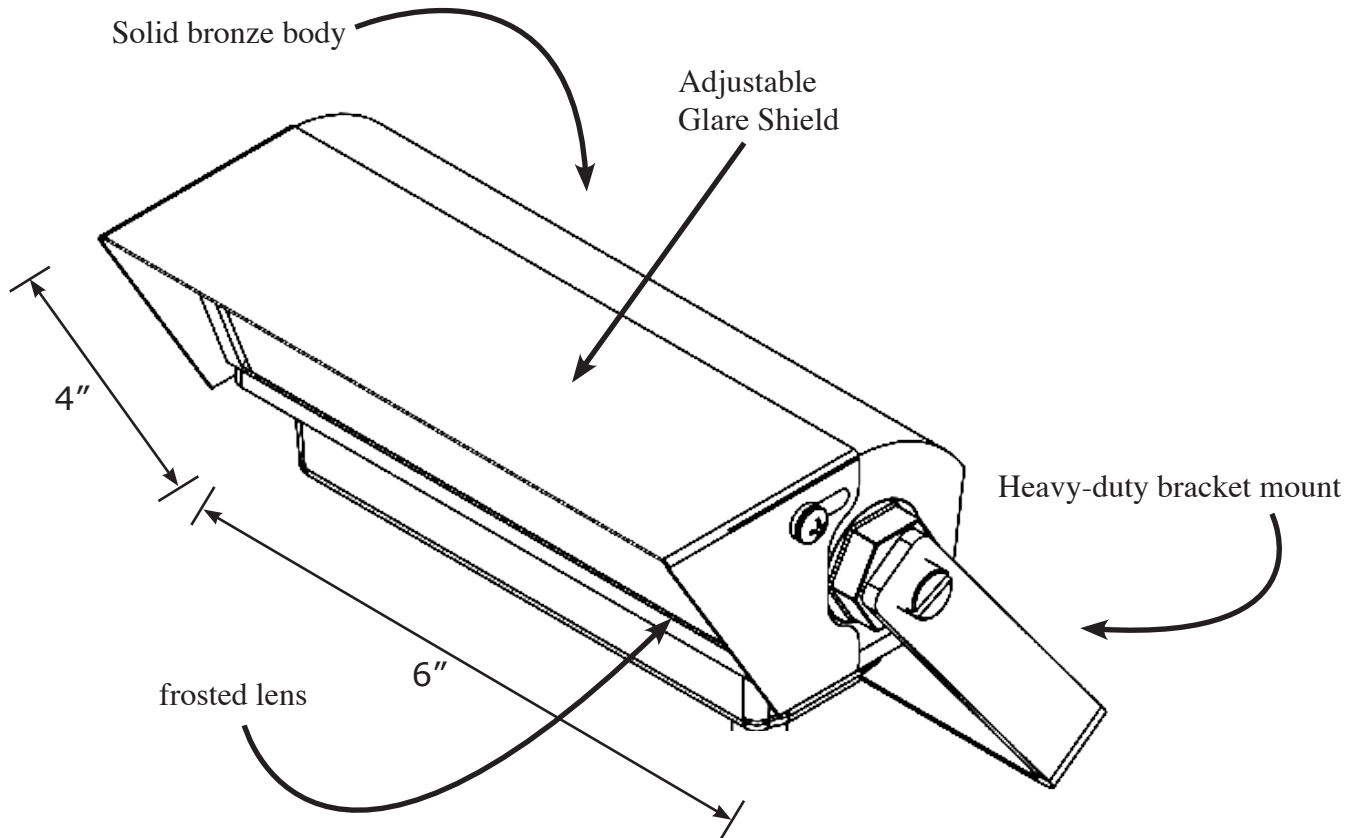

CAST Impressionist Series LED Wall Wash Light (CIWL6)

Project: _____ Date: _____
 Fixture Type: _____ Quantity: _____
 Specifier: _____

Drawing not to scale

Plan Symbol: **I**

Notes

- Choice of mounting options
- 20-step light level control with hand held remote (CDIMMER - sold separately)

MOUNTING OPTIONS

- ✳ Base Unit - Bracket Mount
 - CWL7KIT - Canopy Mount with 1.5" Stem
 - CWL8KIT - Stake Mount with 4.5" Stem
 - CWL9KIT - Stake Mount with 18" Stem
 - CWL9EXKIT - Stake Mount with extendable stem (21" to 36")
 - Heavy Duty Mounting Stake (CHMS1CB)
- * NOTE: This is a threaded stake. To use with this fixture, purchase adapter (XCBPTLTA)

FEATURES

- ✓ 20 Light Levels
- ✓ 1 Beam Spread
- ✓ Light level control from dimming unit
- ✓ Optional Adjustable Glare Shield
- ✓ IP66 Rated