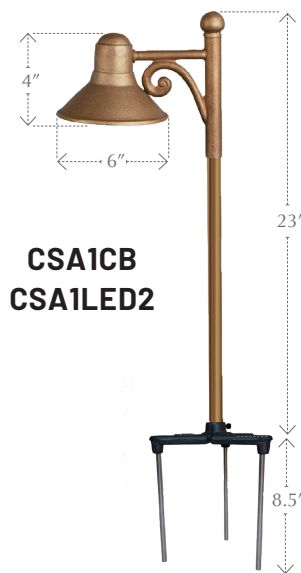

Listing:

UL 1838 listed.
Environmental: RoHs, FCC Class B Conducted and Radiated.

CSA1CB
CSA1LED2