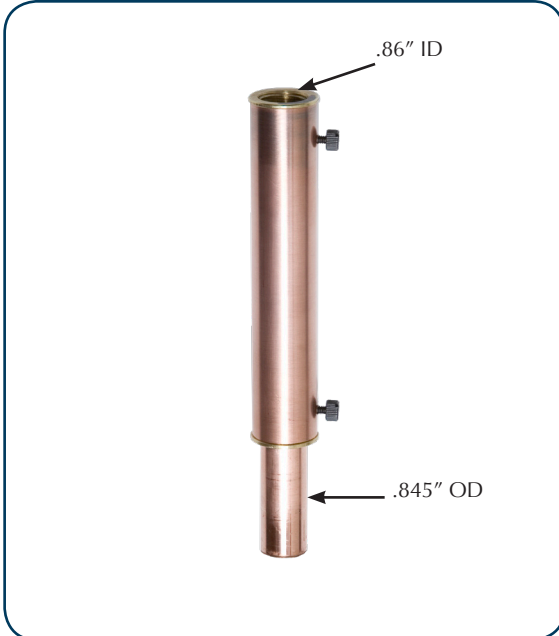

Directional/ Bullet Telescopic Risers (CBTRS Series)

CAST Directional/ Bullet Telescopic Risers - CBTRS Series

Description:

These sturdy telescopic risers utilize the Set-n-Stake® feature to attach to the stake. The existing fixture slides into the extension and is secured by a stainless steel thumb screw. Precisely machined brass inserts ensure extremely stable and secure telescopic risers even when fully extended.

Can be used with:

All Craftsman Spot Lights, CBL1CB, CBLED141, CBL5CB, CBAL1CB, CID140, CID248, CIDA140, CIDA248.

Directional/ Bullet Telescopic Riser Options:

- ▶ CBTRS611: Telescopic Riser 6" to 11"
- ▶ CBTRS1223: Telescopic Riser 12" to 23"
- ▶ CBTRS2345: Telescopic Riser 23" to 45"