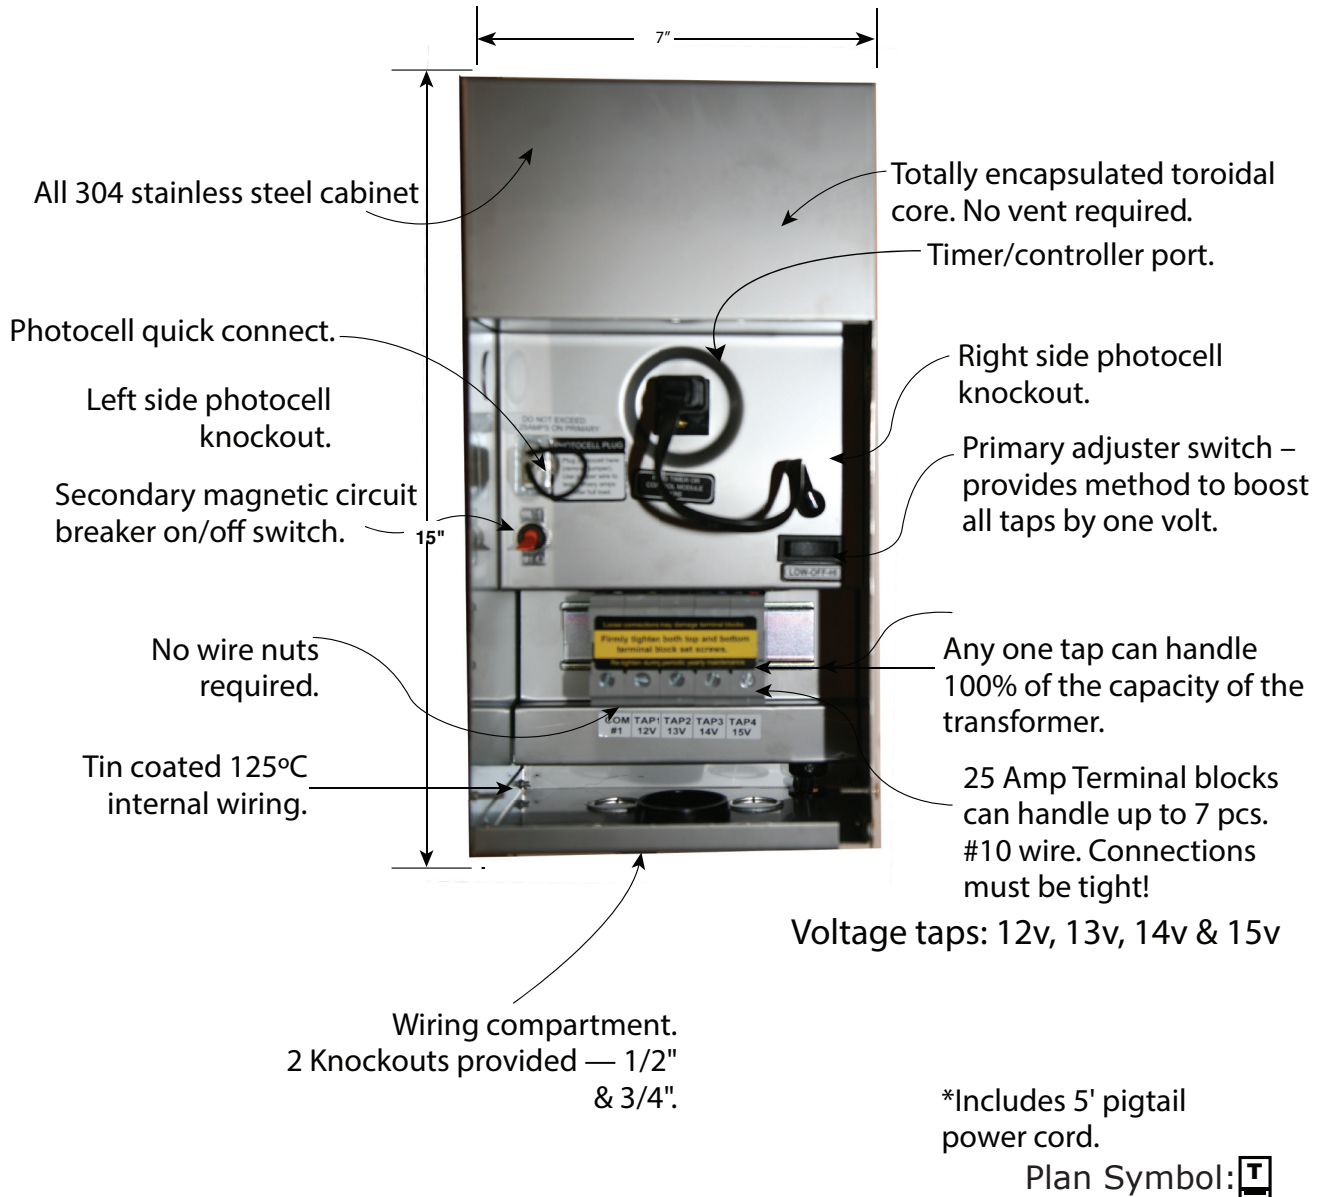

CAST 150W TRANSFORMER (CJT150SSMT)

Project: _____ Date: _____
 Fixture Type: _____ Quantity: _____
 Specifier: _____

Drawing not to scale

Specifications

- Dimensions: 15" Tall x 7" Wide x 5" Deep
- Input: 120V, 60Hz
- Output: 12V, 13V, 14V, 15V
- Capacity: 150W
- Protection: Secondary magnetic circuit breaker, primary thermal breaker
- Housing: 304 stainless steel
- Listing: CE cUL 1838, approved for interior and exterior use

ACCESSORIES

- CAST Astronomical Digital Time Clock (CTDTC), 120V, 60Hz
- CAST Manual Time Clock (CTTC), 120V, 60Hz
- CAST Photocell (CTPC), 120V, 60Hz
- CAST Remote Photocell (CTRPC), 120V, 60Hz