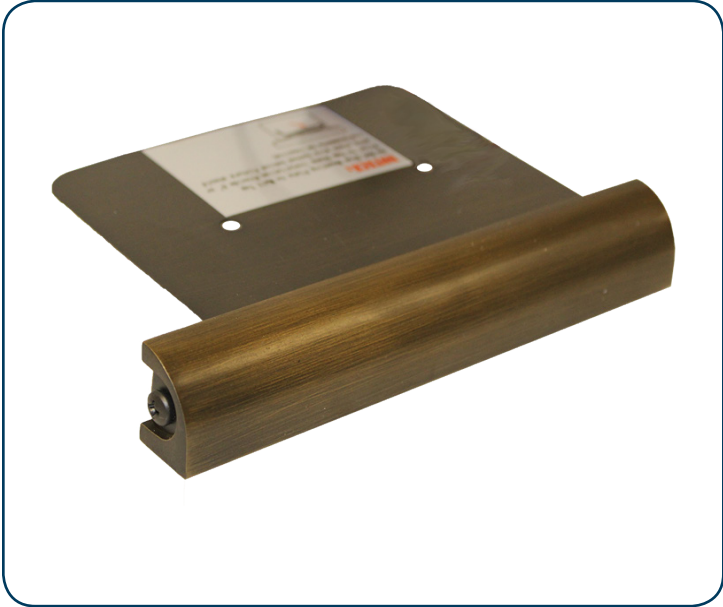

SOURCE
LIGHTING CO.

Engineered Wall Light Rounded Edge LED (SEWL60R)

Description:

- ▶ Aged Brass Finish
- ▶ Dimensions: 6" Long x .7" Wide x 1" Height
- ▶ Brass "L" Mounting Bracket fits Set-N-Stone® Module
- ▶ Flexible bracket for up and down adjustments
- ▶ Easily removable light module
- ▶ 8 Chip, 120 Lm integrated LED strip
- ▶ 3W, 120° Beam (Wash) Spread
- ▶ 2700°K Warm White, 10V - 24V AC/DC range
- ▶ CRI: RA > 80, Halogen Equiv. 20W
- ▶ Rated Hours, 30,000
- ▶ Ambient Operating Temperature: -40°C to -50°C
- ▶ Includes 10ft. Lead Wire #16 AWG Brown
- ▶ LED & Housing: 10 Year Warranty