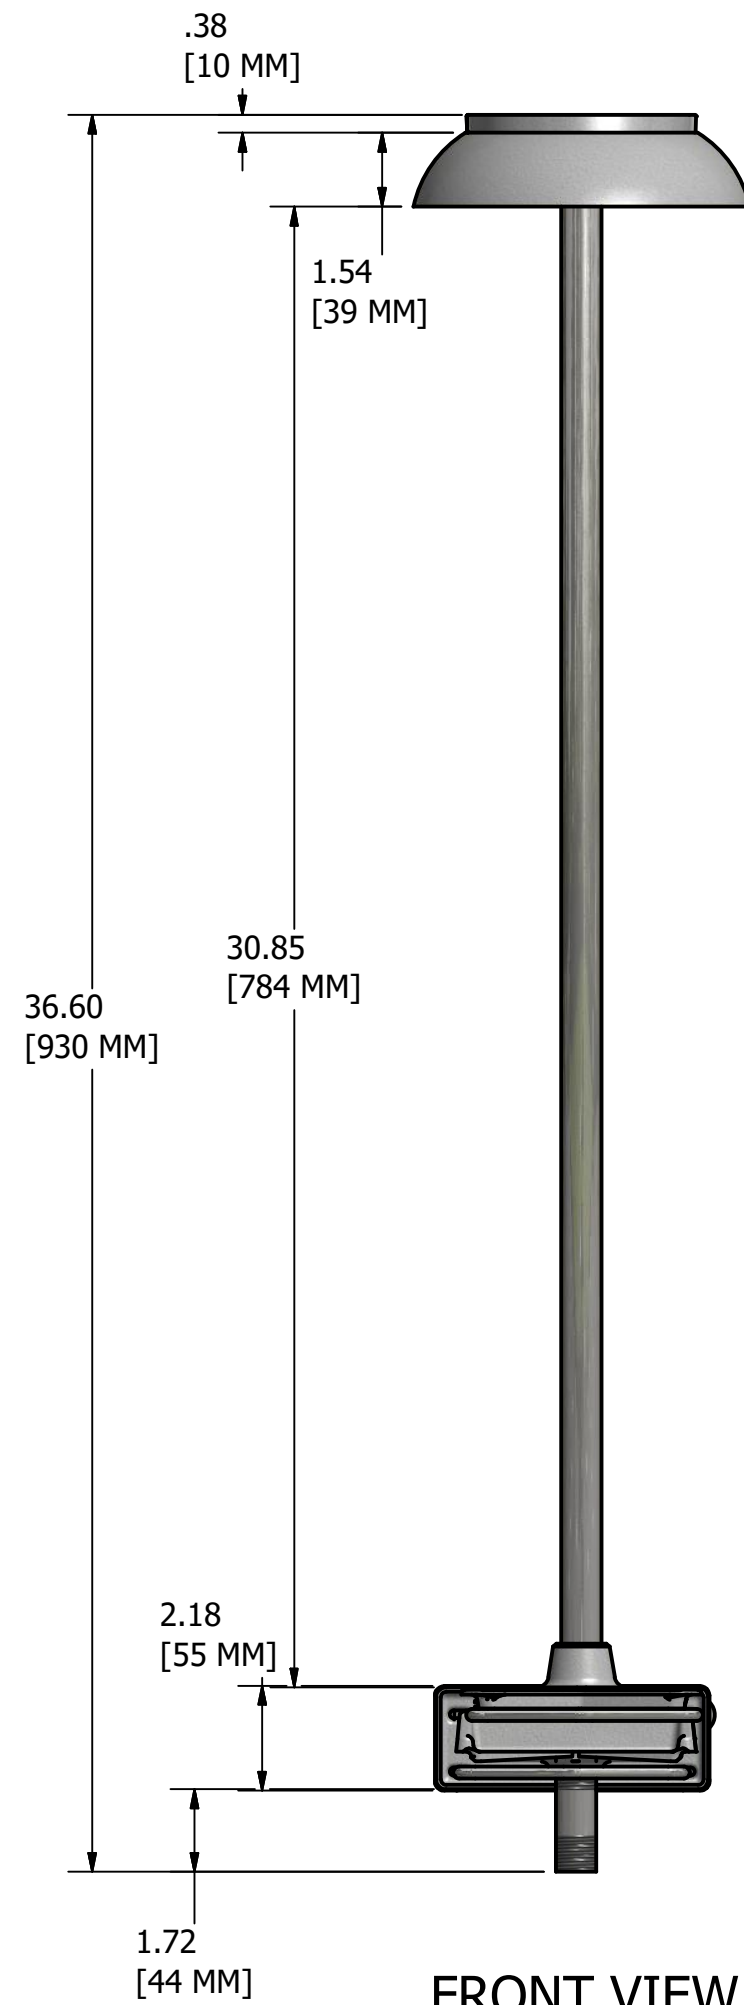

TOP VIEW

SCALE: INCHES
[MILLIMETERS]

FRONT VIEW

LATERAL VIEW

CAST PERIMETER™
LED SECURITY LIGHTING SOLUTIONS
1120-A Goffle Road Hawthorne, NJ 07506 cast-lighting.com 973.423.2303

DRAWN Juan Galicia	2/4/2016	TITLE	
CHECKED DB	2/1/2018	DIMENSIONAL DRAWING CPL12X, CPL13X, CPL14X	
<small>THIS CORRESPONDENCE AND ALL ATTACHMENTS, CONTAINS INFORMATION PROPRIETARY TO CAST LIGHTING, LLC. IT IS SUBMITTED IN CONFIDENCE AND IS TO BE USED SOLELY FOR THE PURPOSE FOR WHICH IT IS FURNISHED AND RETURNED UPON REQUEST. THIS INFORMATION IS NOT TO BE REPRODUCED, TRANSMITTED, DISCLOSED, OR USED OTHERWISE IN WHOLE OR IN PART WITHOUT WRITTEN AUTHORIZATION OF CAST LIGHTING, LLC.</small>		SIZE C	REV 1
		SCALE	DWG NO cpl12x_13x_14x_dimen
		SHEET 1 OF 1	