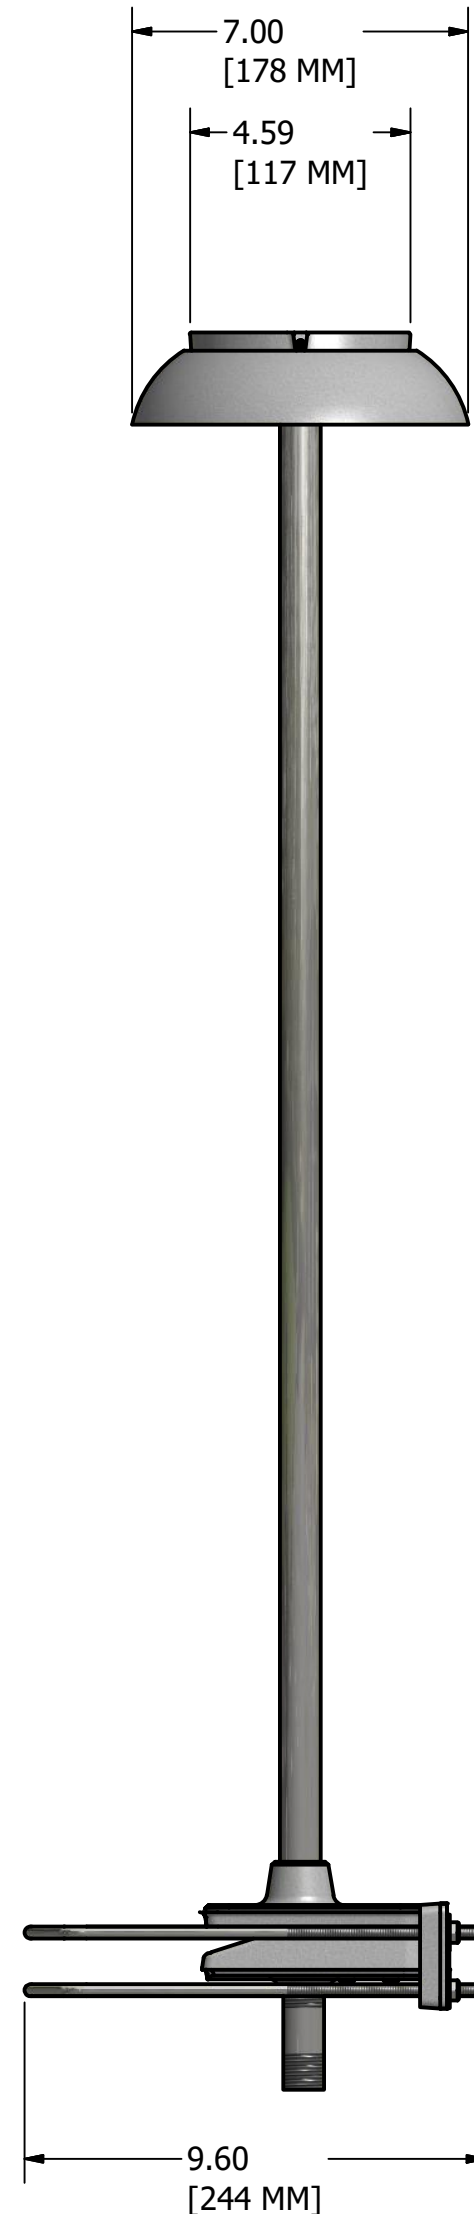

TOP VIEW

SCALE: INCHES
[MILLIMETERS]

FRONT VIEW

LATERAL VIEW

CAST PERIMETER™
LED SECURITY LIGHTING SOLUTIONS
1120-A Goffle Road Hawthorne, NJ 07506 cast-lighting.com 973.423.2303

DRAWN Juan Galicia	2/4/2016	TITLE	
CHECKED DB	2/1/2018	DIMENSIONAL DRAWING CPL12X, CPL13X, CPL14X	
<small>THIS CORRESPONDENCE AND ALL ATTACHMENTS, CONTAINS INFORMATION PROPRIETARY TO CAST LIGHTING, LLC. IT IS SUBMITTED IN CONFIDENCE AND IS TO BE USED SOLELY FOR THE PURPOSE FOR WHICH IT IS FURNISHED AND RETURNED UPON REQUEST. THIS INFORMATION IS NOT TO BE REPRODUCED, TRANSMITTED, DISCLOSED, OR USED OTHERWISE IN WHOLE OR IN PART WITHOUT WRITTEN AUTHORIZATION OF CAST LIGHTING, LLC.</small>		SIZE C	REV 1
		SCALE	DWG NO cpl12x_13x_14x_dimen
		SHEET 1 OF 1	