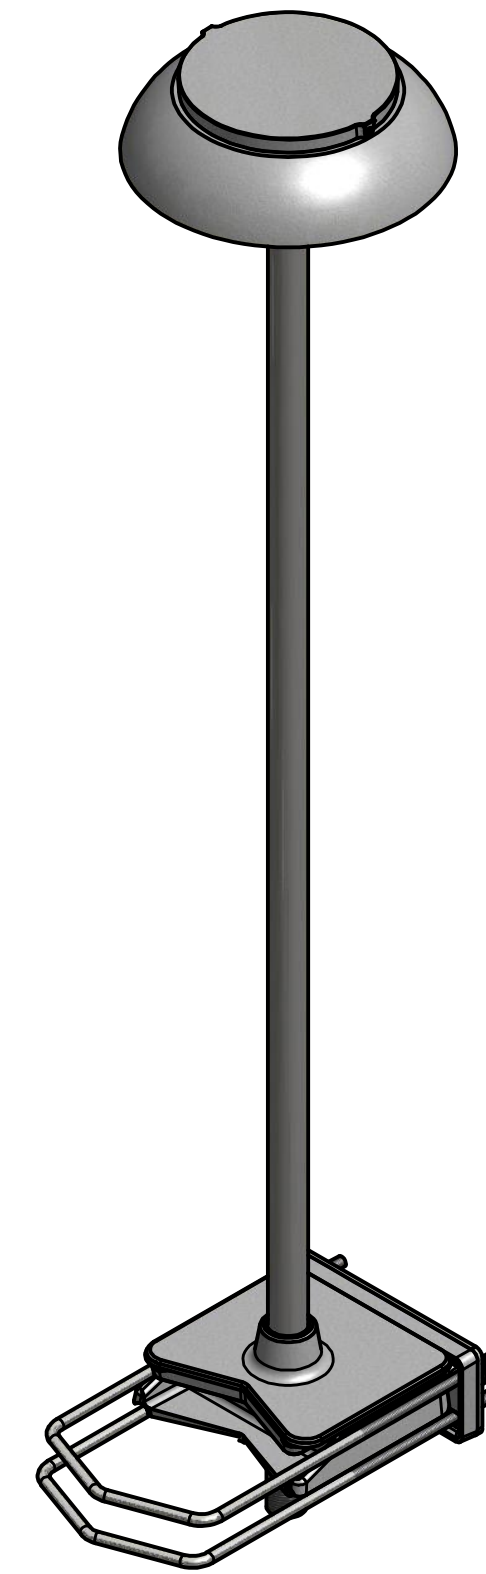

TOP VIEW

SCALE: INCHES
[MILLIMETERS]

FRONT VIEW

LATERAL VIEW

CAST PERIMETER™
LED SECURITY LIGHTING SOLUTIONS
1120-A Goffle Road Hawthorne, NJ 07506 cast-lighting.com 973.423.2303

DRAWN Juan Galicia	2/4/2016	TITLE	
CHECKED DB	2/1/2018	DIMENSIONAL DRAWING CPL12X, CPL13X, CPL14X	
<small>THIS CORRESPONDENCE AND ALL ATTACHMENTS, CONTAINS INFORMATION PROPRIETARY TO CAST LIGHTING, LLC. IT IS SUBMITTED IN CONFIDENCE AND IS TO BE USED SOLELY FOR THE PURPOSE FOR WHICH IT IS FURNISHED AND RETURNED UPON REQUEST. THIS INFORMATION IS NOT TO BE REPRODUCED, TRANSMITTED, DISCLOSED, OR USED OTHERWISE IN WHOLE OR IN PART WITHOUT WRITTEN AUTHORIZATION OF CAST LIGHTING, LLC.</small>		SIZE C	REV 1
		SCALE	DWG NO cpl12x_13x_14x_dimen
		SHEET 1 OF 1	