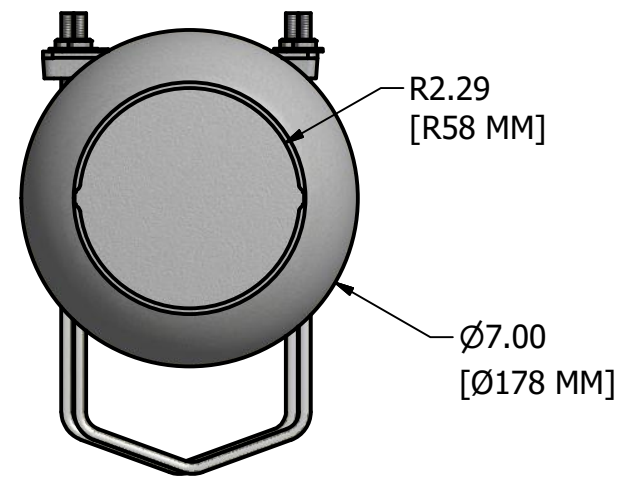

TOP VIEW

SCALE: INCHES
[MILLIMETERS]

FRONT VIEW

LATERAL VIEW

CAST PERIMETER™
LED SECURITY LIGHTING SOLUTIONS
1120-A Goffle Road Hawthorne, NJ 07506 cast-lighting.com 973.423.2303

DRAWN Juan Galicia	2/4/2016	TITLE	
CHECKED DB	2/1/2018	DIMENSIONAL DRAWING CPL12X, CPL13X, CPL14X	
<small>THIS CORRESPONDENCE AND ALL ATTACHMENTS, CONTAINS INFORMATION PROPRIETARY TO CAST LIGHTING, LLC. IT IS SUBMITTED IN CONFIDENCE AND IS TO BE USED SOLELY FOR THE PURPOSE FOR WHICH IT IS FURNISHED AND RETURNED UPON REQUEST. THIS INFORMATION IS NOT TO BE REPRODUCED, TRANSMITTED, DISCLOSED, OR USED OTHERWISE IN WHOLE OR IN PART WITHOUT WRITTEN AUTHORIZATION OF CAST LIGHTING, LLC.</small>		SIZE C	REV 1
		SCALE	DWG NO cpl12x_13x_14x_dimen
		SHEET 1 OF 1	