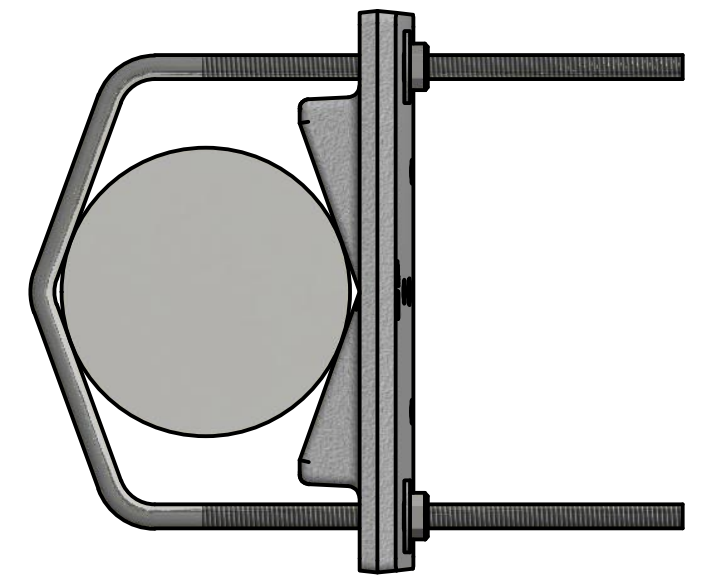

ISO TOP LEFT VIEW

LEFT VIEW

FRONT VIEW

MOUNT V-PLATE ASSEMBLY

CAST PERIMETER™
LED SECURITY LIGHTING SOLUTIONS
 1120-A Goffle Road Hawthorne, NJ 07506 cast-lighting.com 973.423.2303

DRAWN Juan Galicia	7/27/2017	TITLE
CHECKED DB	2/1/2018	3RD GEN. PERIMETER FIXTURE, MODELS CPL38, CPL312, CPL316, CPL325. MOUNT AT END.
<small>THIS CORRESPONDENCE AND ALL ATTACHMENTS, CONTAINS INFORMATION PROPRIETARY TO CAST LIGHTING, LLC. IT IS SUBMITTED IN CONFIDENCE AND IS TO BE USED SOLELY FOR THE PURPOSE FOR WHICH IT IS FURNISHED AND RETURNED UPON REQUEST. THIS INFORMATION IS NOT TO BE REPRODUCED, TRANSMITTED, DISCLOSED, OR USED OTHERWISE IN WHOLE OR IN PART WITHOUT WRITTEN AUTHORIZATION OF CAST LIGHTING, LLC.</small>		SIZE C SCALE
DWG NO wide_perimeter_3gen		REV
SHEET 1 OF 1		