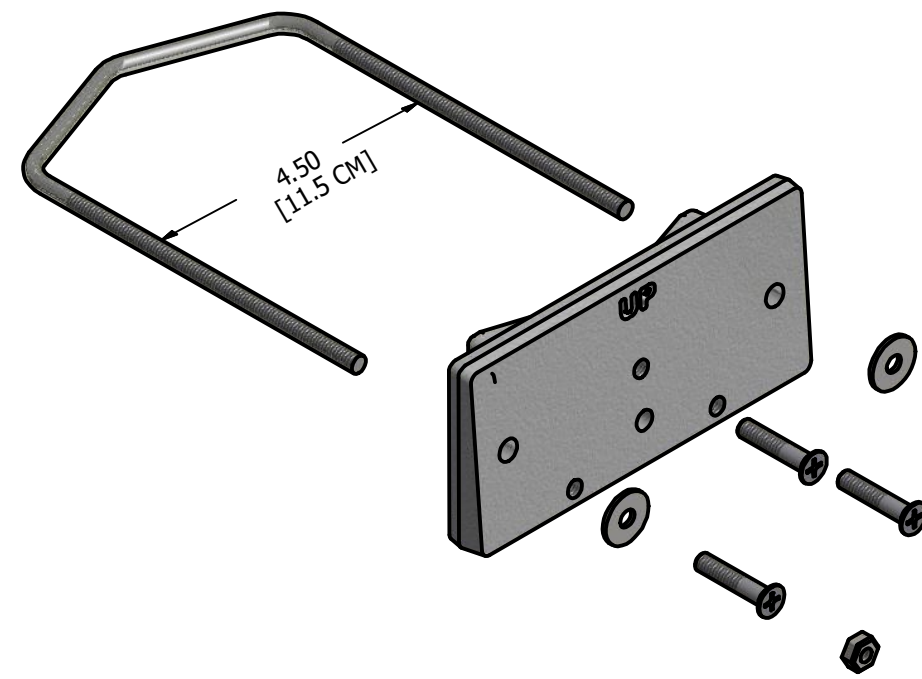

ISO TOP LEFT VIEW

LEFT VIEW

FRONT VIEW

MOUNT V-PLATE ASSEMBLY

CAST PERIMETER™
LED SECURITY LIGHTING SOLUTIONS
 1120-A Goffle Road Hawthorne, NJ 07506 cast-lighting.com 973.423.2303

DRAWN Juan Galicia	7/27/2017	TITLE
CHECKED DB	2/1/2018	3RD GEN. PERIMETER FIXTURE, MODELS CPL38, CPL312, CPL316, CPL325. MOUNT AT END.
<small>THIS CORRESPONDENCE AND ALL ATTACHMENTS, CONTAINS INFORMATION PROPRIETARY TO CAST LIGHTING, LLC. IT IS SUBMITTED IN CONFIDENCE AND IS TO BE USED SOLELY FOR THE PURPOSE FOR WHICH IT IS FURNISHED AND RETURNED UPON REQUEST. THIS INFORMATION IS NOT TO BE REPRODUCED, TRANSMITTED, DISCLOSED, OR USED OTHERWISE IN WHOLE OR IN PART WITHOUT WRITTEN AUTHORIZATION OF CAST LIGHTING, LLC.</small>		SIZE C SCALE
DWG NO wide_perimeter_3gen		REV
SHEET 1 OF 1		