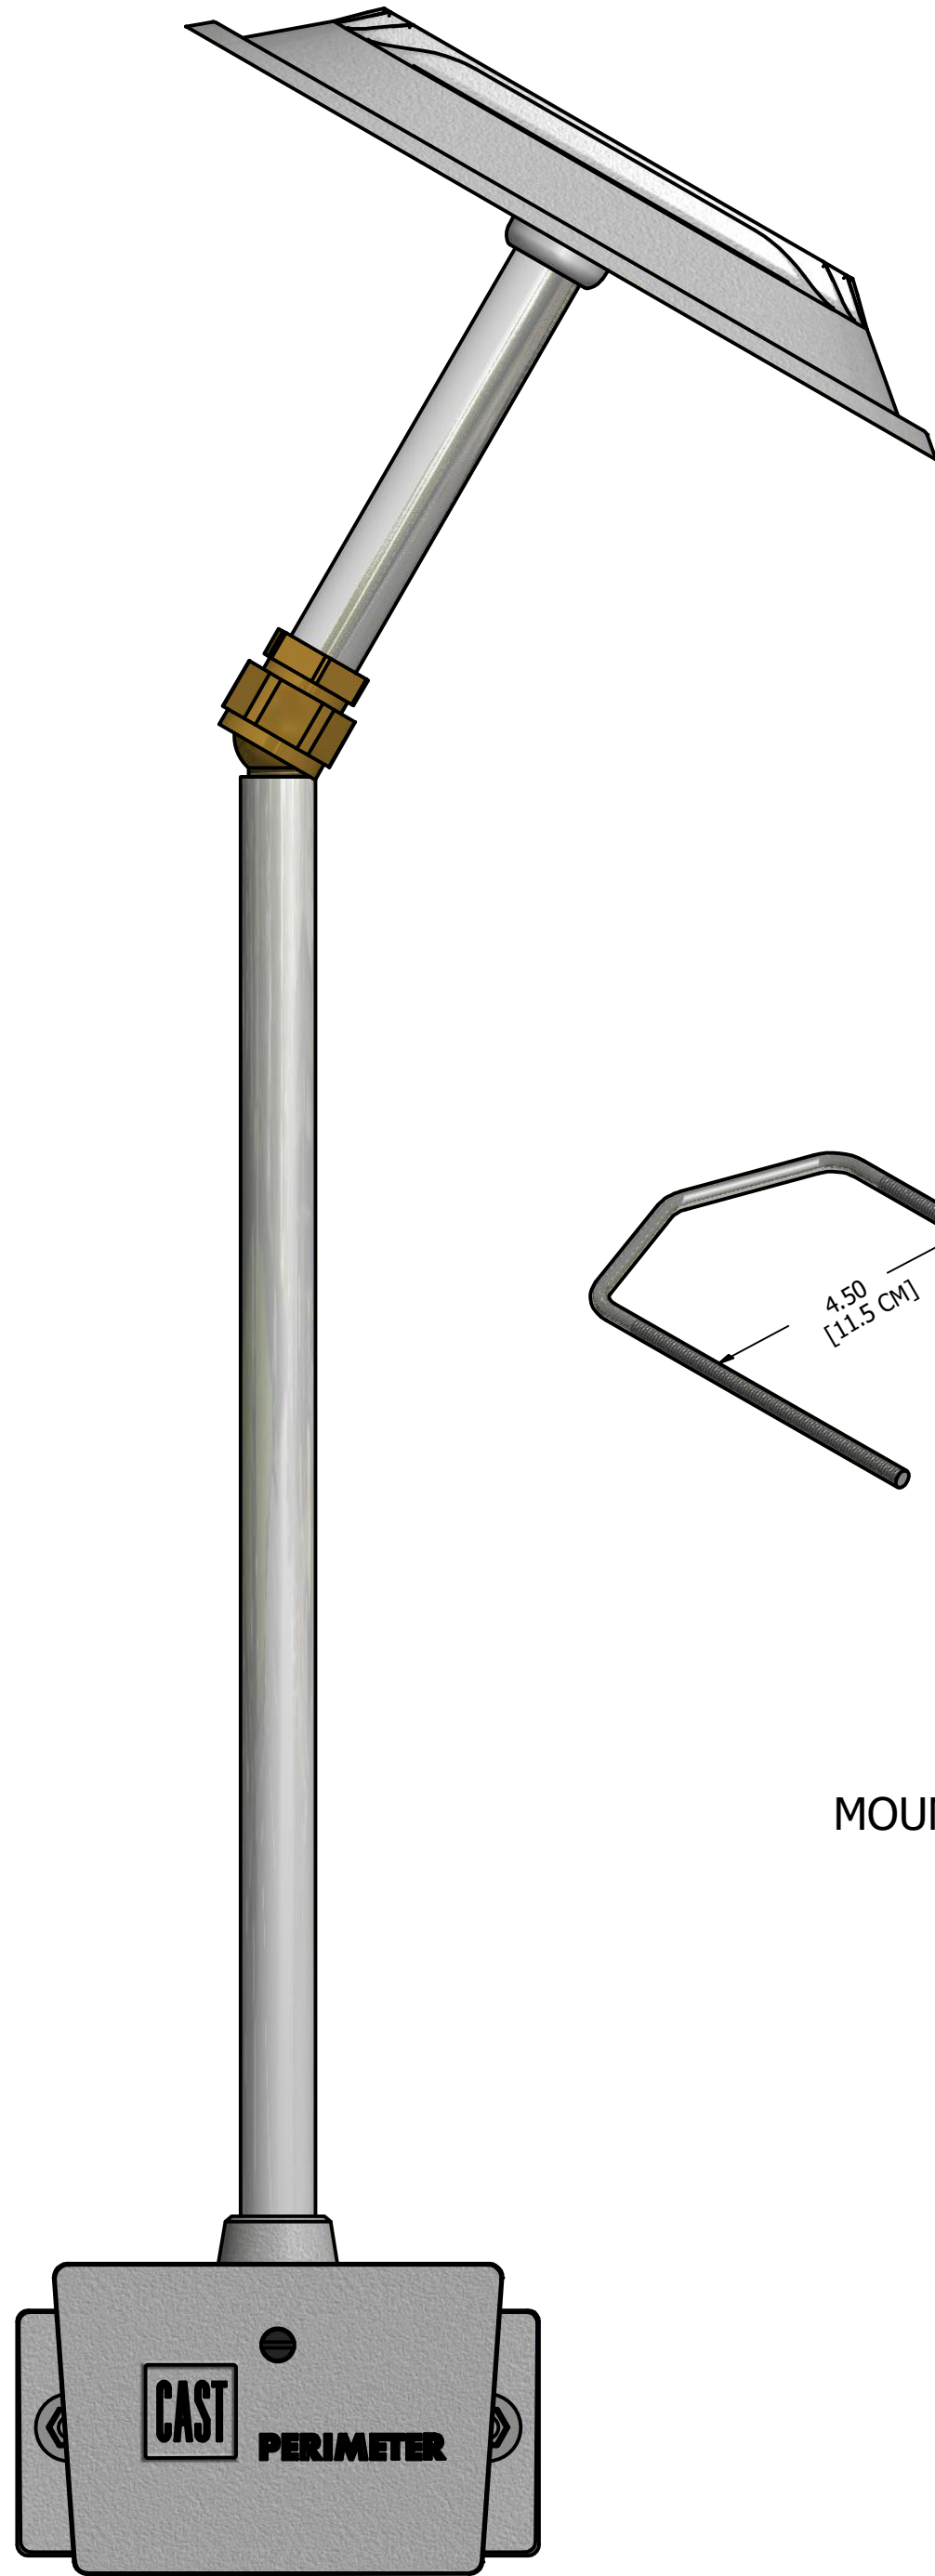

ISO TOP LEFT VIEW

LEFT VIEW

FRONT VIEW

MOUNT V-PLATE ASSEMBLY

CAST PERIMETER™
LED SECURITY LIGHTING SOLUTIONS
 1120-A Goffle Road Hawthorne, NJ 07506 cast-lighting.com 973.423.2303

DRAWN Juan Galicia	7/27/2017	TITLE
CHECKED DB	2/1/2018	3RD GEN. PERIMETER FIXTURE, MODELS CPL38, CPL312, CPL316, CPL325. MOUNT AT END.
<small>THIS CORRESPONDENCE AND ALL ATTACHMENTS, CONTAINS INFORMATION PROPRIETARY TO CAST LIGHTING, LLC. IT IS SUBMITTED IN CONFIDENCE AND IS TO BE USED SOLELY FOR THE PURPOSE FOR WHICH IT IS FURNISHED AND RETURNED UPON REQUEST. THIS INFORMATION IS NOT TO BE REPRODUCED, TRANSMITTED, DISCLOSED, OR USED OTHERWISE IN WHOLE OR IN PART WITHOUT WRITTEN AUTHORIZATION OF CAST LIGHTING, LLC.</small>		SIZE C SCALE
DWG NO wide_perimeter_3gen		REV
SHEET 1 OF 1		