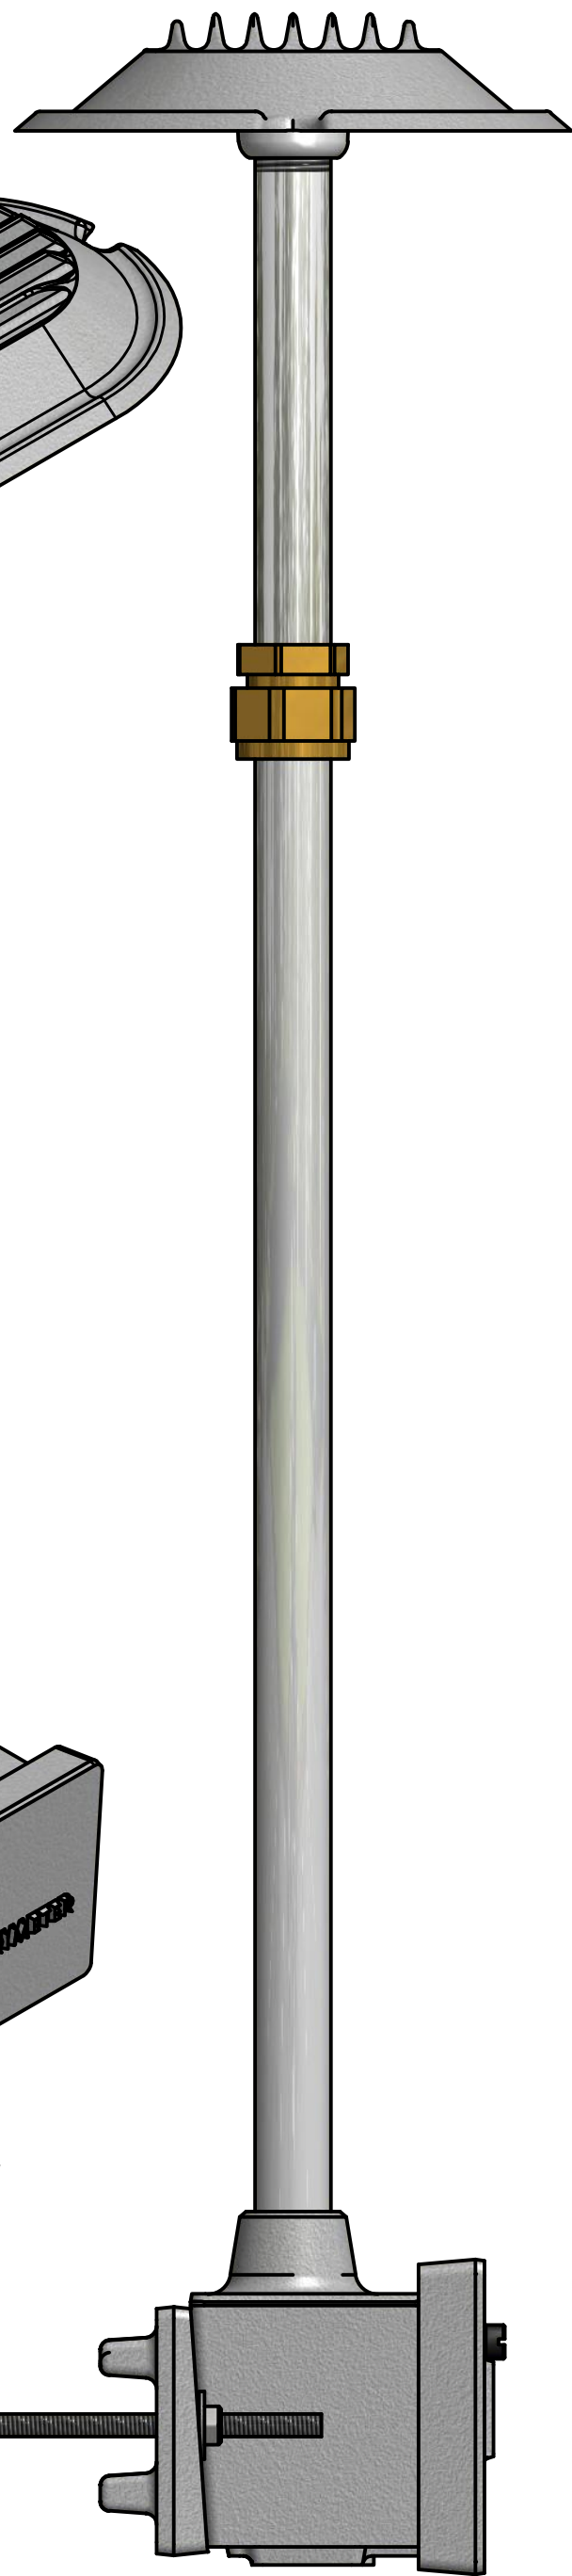

ISO TOP LEFT VIEW

LEFT VIEW

FRONT VIEW

MOUNT V-PLATE ASSEMBLY

CAST PERIMETER™
LED SECURITY LIGHTING SOLUTIONS
 1120-A Goffle Road Hawthorne, NJ 07506 cast-lighting.com 973.423.2303

DRAWN Juan Galicia	7/27/2017	TITLE
CHECKED DB	2/1/2018	3RD GEN. PERIMETER FIXTURE, MODELS CPL38, CPL312, CPL316, CPL325. MOUNT AT END.
<small>THIS CORRESPONDENCE AND ALL ATTACHMENTS, CONTAINS INFORMATION PROPRIETARY TO CAST LIGHTING, LLC. IT IS SUBMITTED IN CONFIDENCE AND IS TO BE USED SOLELY FOR THE PURPOSE FOR WHICH IT IS FURNISHED AND RETURNED UPON REQUEST. THIS INFORMATION IS NOT TO BE REPRODUCED, TRANSMITTED, DISCLOSED, OR USED OTHERWISE IN WHOLE OR IN PART WITHOUT WRITTEN AUTHORIZATION OF CAST LIGHTING, LLC.</small>		SIZE C SCALE
DWG NO wide_perimeter_3gen		REV
SHEET 1 OF 1		