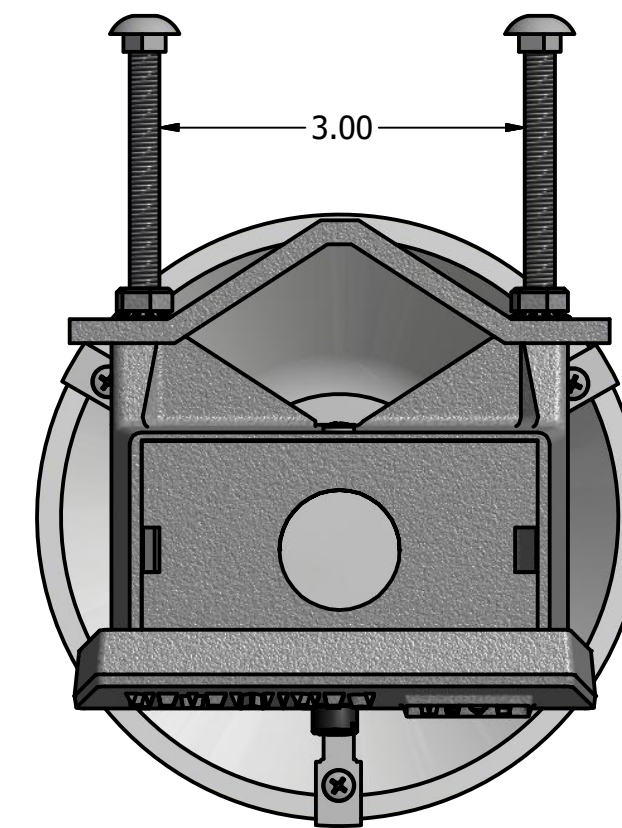

ISO TOP LEFT VIEW

LEFT VIEW

FRONT VIEW

BOTTOM VIEW

CAST PERIMETER™
LED SECURITY LIGHTING SOLUTIONS
 1120-A Goffle Road Hawthorne, NJ 07506 cast-lighting.com 973.423.2303

DRAWN Juan Galicia	11/29/2017	TITLE
CHECKED DB	2/1/2018	CAST PERIMETER FENCE SECURITY LIGHT, CPL1 SERIES
<small>THIS CORRESPONDENCE AND ALL ATTACHMENTS, CONTAINS INFORMATION PROPRIETARY TO CAST LIGHTING, LLC. IT IS SUBMITTED IN CONFIDENCE AND IS TO BE USED SOLELY FOR THE PURPOSE FOR WHICH IT IS FURNISHED AND RETURNED UPON REQUEST. THIS INFORMATION IS NOT TO BE REPRODUCED, TRANSMITTED, DISCLOSED, OR USED OTHERWISE IN WHOLE OR IN PART WITHOUT WRITTEN AUTHORIZATION OF CAST LIGHTING, LLC.</small>		SIZE C
SCALE		DWG NO CPL1_specs
SHEET 1 OF 1		REV