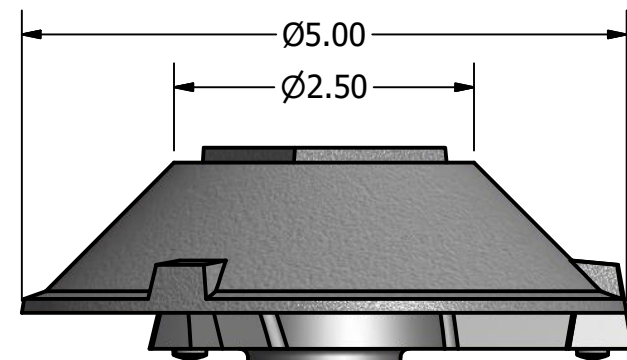

ISO TOP LEFT VIEW

LEFT VIEW

FRONT VIEW

BOTTOM VIEW

CAST PERIMETER™
LED SECURITY LIGHTING SOLUTIONS
 1120-A Goffle Road Hawthorne, NJ 07506 cast-lighting.com 973.423.2303

DRAWN Juan Galicia	11/29/2017	TITLE
CHECKED DB	2/1/2018	CAST PERIMETER FENCE SECURITY LIGHT, CPL1 SERIES
<small>THIS CORRESPONDENCE AND ALL ATTACHMENTS, CONTAINS INFORMATION PROPRIETARY TO CAST LIGHTING, LLC. IT IS SUBMITTED IN CONFIDENCE AND IS TO BE USED SOLELY FOR THE PURPOSE FOR WHICH IT IS FURNISHED AND RETURNED UPON REQUEST. THIS INFORMATION IS NOT TO BE REPRODUCED, TRANSMITTED, DISCLOSED, OR USED OTHERWISE IN WHOLE OR IN PART WITHOUT WRITTEN AUTHORIZATION OF CAST LIGHTING, LLC.</small>		SIZE C
SCALE		DWG NO CPL1_specs
SHEET 1 OF 1		REV