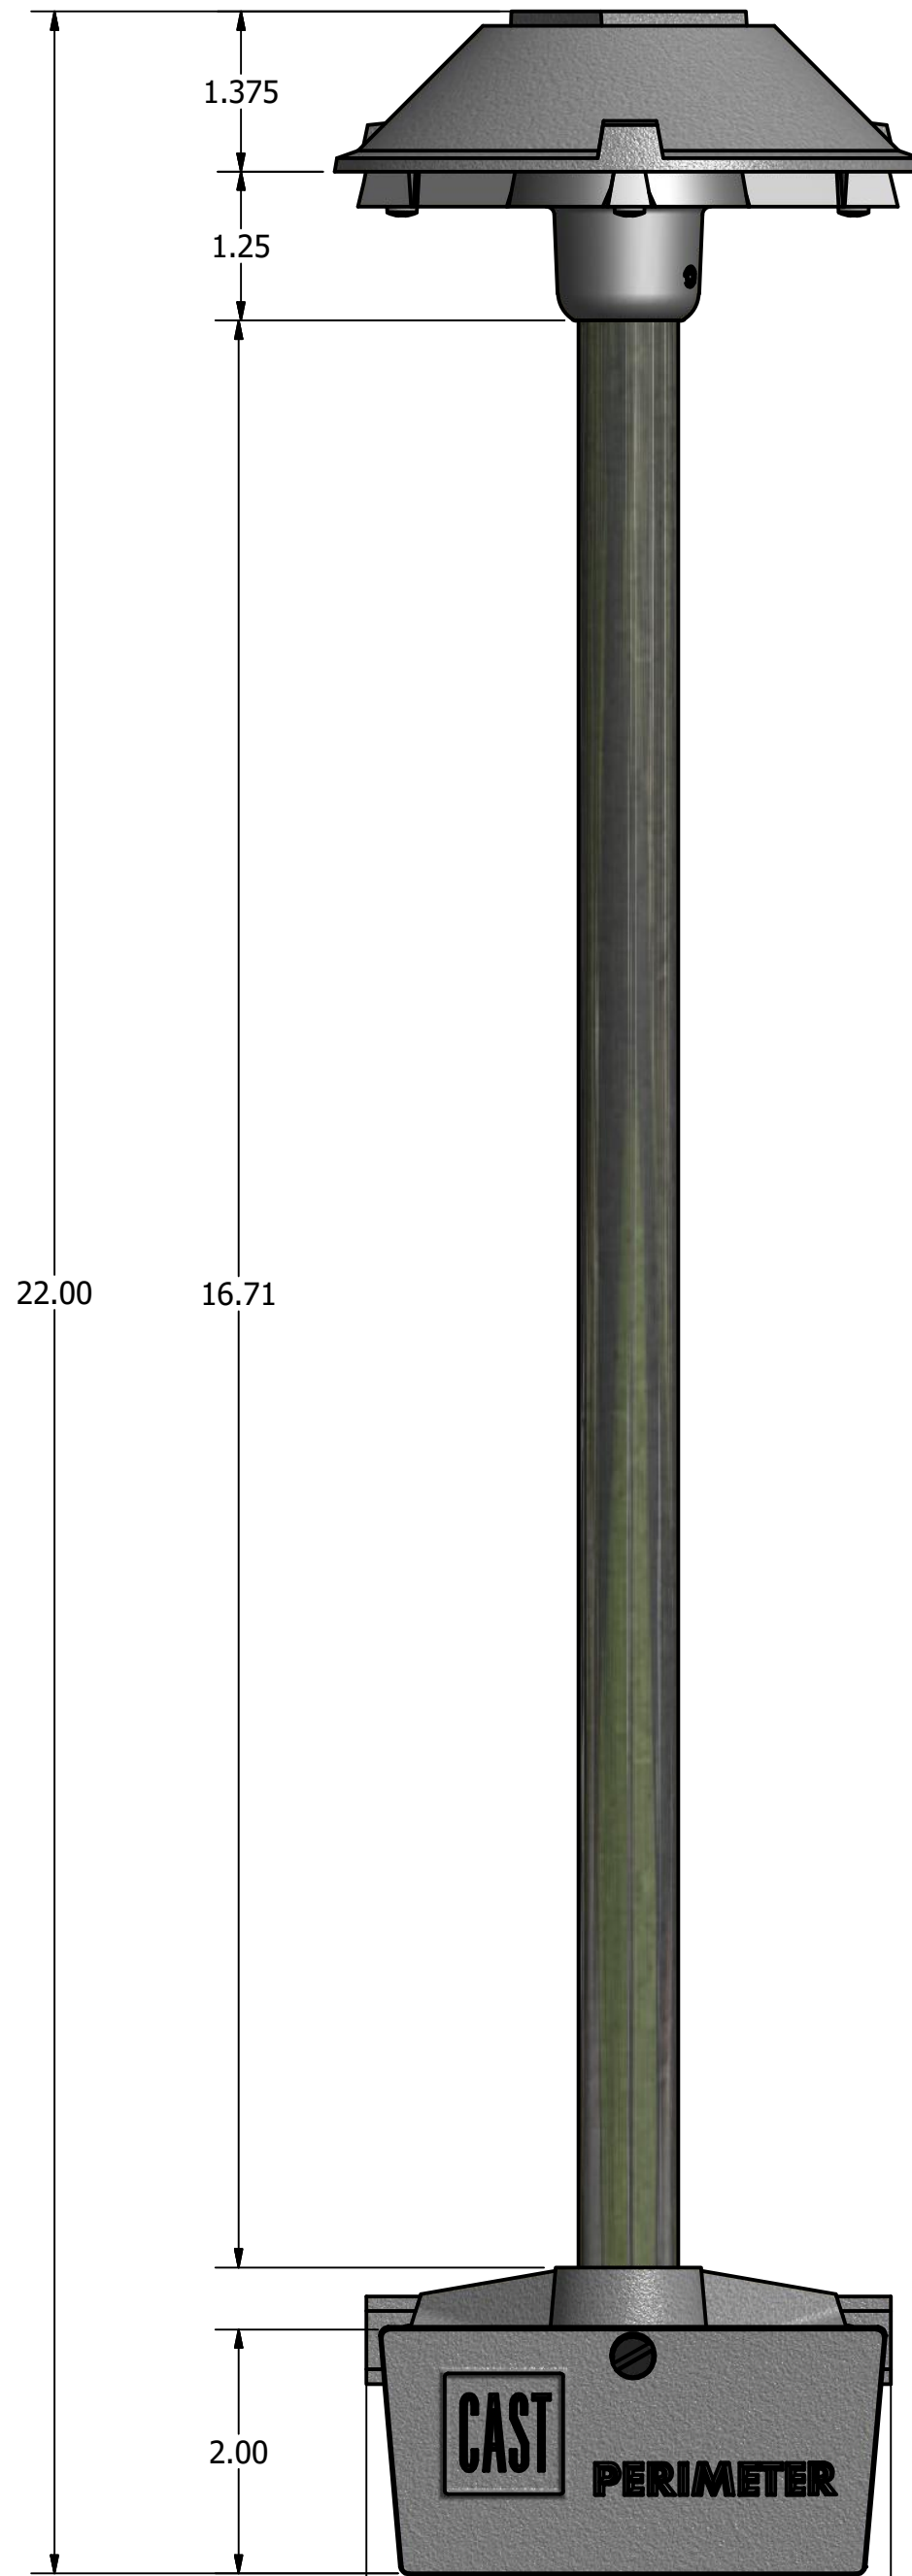

ISO TOP LEFT VIEW

LEFT VIEW

FRONT VIEW

BOTTOM VIEW

CAST PERIMETER™
LED SECURITY LIGHTING SOLUTIONS
 1120-A Goffle Road Hawthorne, NJ 07506 cast-lighting.com 973.423.2303

DRAWN Juan Galicia	11/29/2017	TITLE
CHECKED DB	2/1/2018	CAST PERIMETER FENCE SECURITY LIGHT, CPL1 SERIES
<small>THIS CORRESPONDENCE AND ALL ATTACHMENTS, CONTAINS INFORMATION PROPRIETARY TO CAST LIGHTING, LLC. IT IS SUBMITTED IN CONFIDENCE AND IS TO BE USED SOLELY FOR THE PURPOSE FOR WHICH IT IS FURNISHED AND RETURNED UPON REQUEST. THIS INFORMATION IS NOT TO BE REPRODUCED, TRANSMITTED, DISCLOSED, OR USED OTHERWISE IN WHOLE OR IN PART WITHOUT WRITTEN AUTHORIZATION OF CAST LIGHTING, LLC.</small>		SIZE C
SCALE		DWG NO CPL1_specs
SHEET 1 OF 1		REV