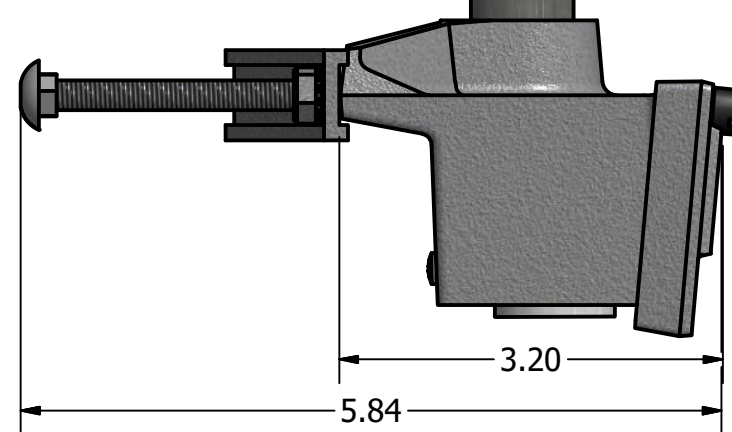

ISO TOP LEFT VIEW

LEFT VIEW

FRONT VIEW

BOTTOM VIEW

CAST PERIMETER™
LED SECURITY LIGHTING SOLUTIONS
 1120-A Goffle Road Hawthorne, NJ 07506 cast-lighting.com 973.423.2303

DRAWN Juan Galicia	11/29/2017	TITLE
CHECKED DB	2/1/2018	CAST PERIMETER FENCE SECURITY LIGHT, CPL1 SERIES
<small>THIS CORRESPONDENCE AND ALL ATTACHMENTS, CONTAINS INFORMATION PROPRIETARY TO CAST LIGHTING, LLC. IT IS SUBMITTED IN CONFIDENCE AND IS TO BE USED SOLELY FOR THE PURPOSE FOR WHICH IT IS FURNISHED AND RETURNED UPON REQUEST. THIS INFORMATION IS NOT TO BE REPRODUCED, TRANSMITTED, DISCLOSED, OR USED OTHERWISE IN WHOLE OR IN PART WITHOUT WRITTEN AUTHORIZATION OF CAST LIGHTING, LLC.</small>		SIZE C
SCALE		DWG NO CPL1_specs
SHEET 1 OF 1		REV