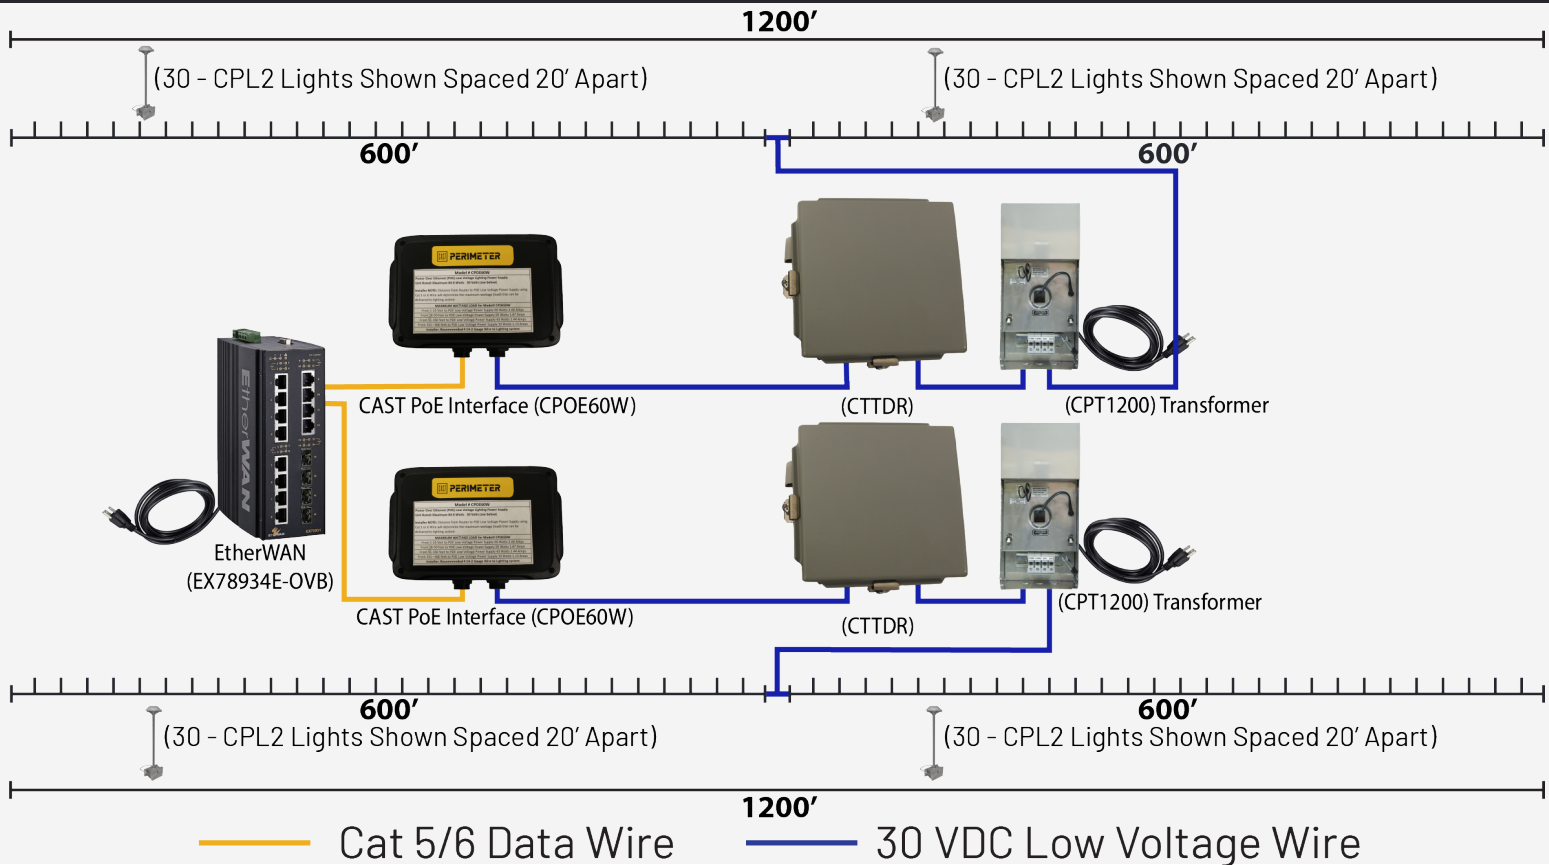

PERIMETER®

Non-Hackable Perimeter PoE LED Lighting

Leverage Your PoE Switch and Power All Your Perimeter Devices From the SAME Switch

ETHERWAN ONLY SWITCH WITH CUSTOM CODING FOR CAST PERIMETER PoE LIGHTING

Patented LED Lighting Solution Installed On Virtually Any Fence

EtherWAN EX78934E-OVB

- 8 Ports PoE + 4 Ports SFP
- 60 Watts IEEE 802.3 AT/BT
- 60 Watts Per Port - PoE Lighting
- 2 Ports for PoE Lighting
- 6 Ports for IOT Devices
- Intelligent Management
- Hardened Switch

CAST PoE Interface CPOE60W

- Safe Low Voltage, Low Cost
- CPL2 - 40 Foot Diameter Light Coverage (20' inside and outside of fence line)
- CPL38 - 100 Foot Diameter Light Coverage (50' inside and outside fence line)
- Up to 200 Feet of Fence Line Illuminated
- Dusk to Dawn Setting
- Easy and Fast One Person Installation
- Flash Glare™ to Disable Intruders Eyes Naturally
- Long Life - 18-Year CREE LED

PERIMETER[®]

Example One: PoE Lighting up to 200'

Example Two: PoE Lighting up to 2400'

Using CAST Lighting PoE in concert with EtherWAN's 60W PoE Switch, you can now provide power from ONE switch. Power low voltage lights, cameras, access control, perimeter intrusion and tie into the network with one piece of equipment.