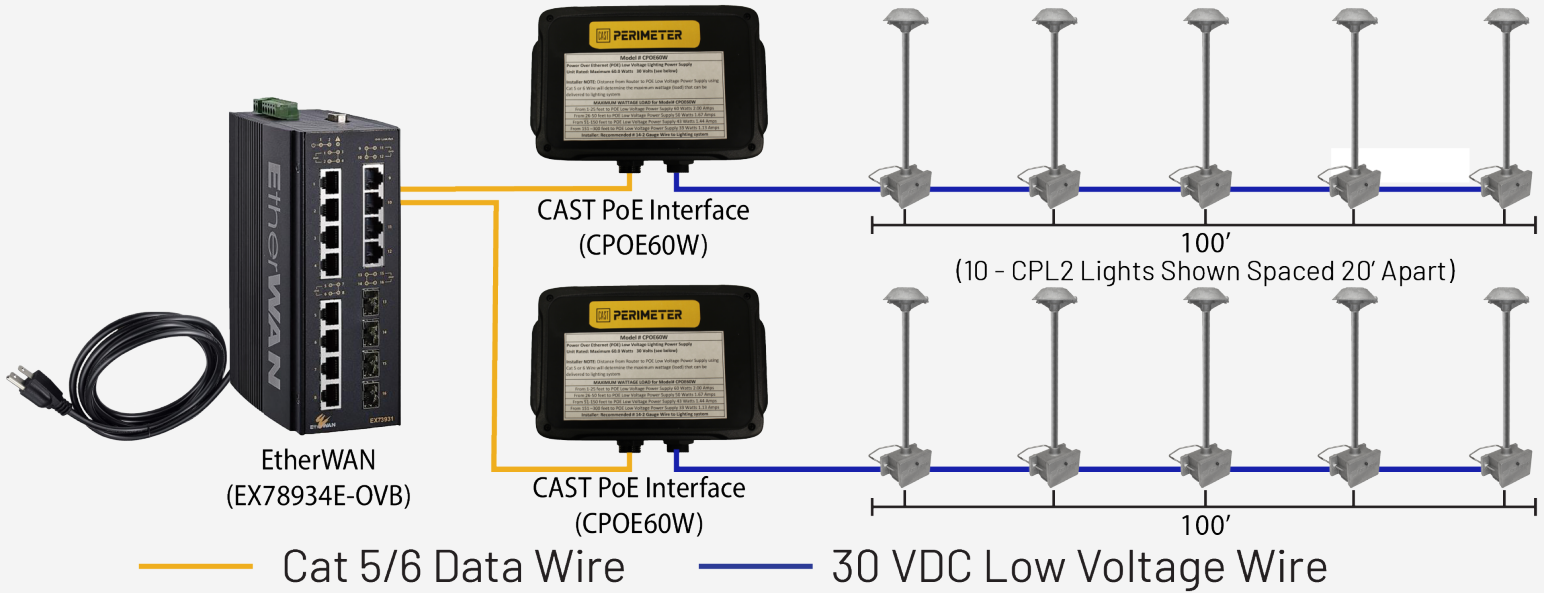

PERIMETER®

Non-Hackable Perimeter PoE LED Lighting

Leverage Your PoE Switch and Power All Your Perimeter Devices From the SAME Switch

ETHERWAN ONLY SWITCH WITH CUSTOM CODING FOR CAST PERIMETER PoE LIGHTING

Patented LED Lighting Solution Installed On Virtually Any Fence

EtherWAN EX78934E-OVB

- 8 Ports PoE + 4 Ports SFP
- 60 Watts IEEE 802.3 AT/BT
- 60 Watts Per Port - PoE Lighting
- 2 Ports for PoE Lighting
- 6 Ports for IOT Devices
- Intelligent Management
- Hardened Switch

CAST PoE Interface CPOE60W

- Safe Low Voltage, Low Cost
- CPL2 - 40 Foot Diameter Light Coverage (20' inside and outside of fence line)
- CPL38 - 100 Foot Diameter Light Coverage (50' inside and outside fence line)
- Up to 200 Feet of Fence Line Illuminated
- Dusk to Dawn Setting
- Easy and Fast One Person Installation
- Flash Glare™ to Disable Intruders Eyes Naturally
- Long Life - 18-Year CREE LED

PERIMETER[®]

Example One: PoE Lighting up to 200'

Example Two: PoE Lighting up to 2400'

Using CAST Lighting PoE in concert with EtherWAN's 60W PoE Switch, you can now provide power from ONE switch. Power low voltage lights, cameras, access control, perimeter intrusion and tie into the network with one piece of equipment.