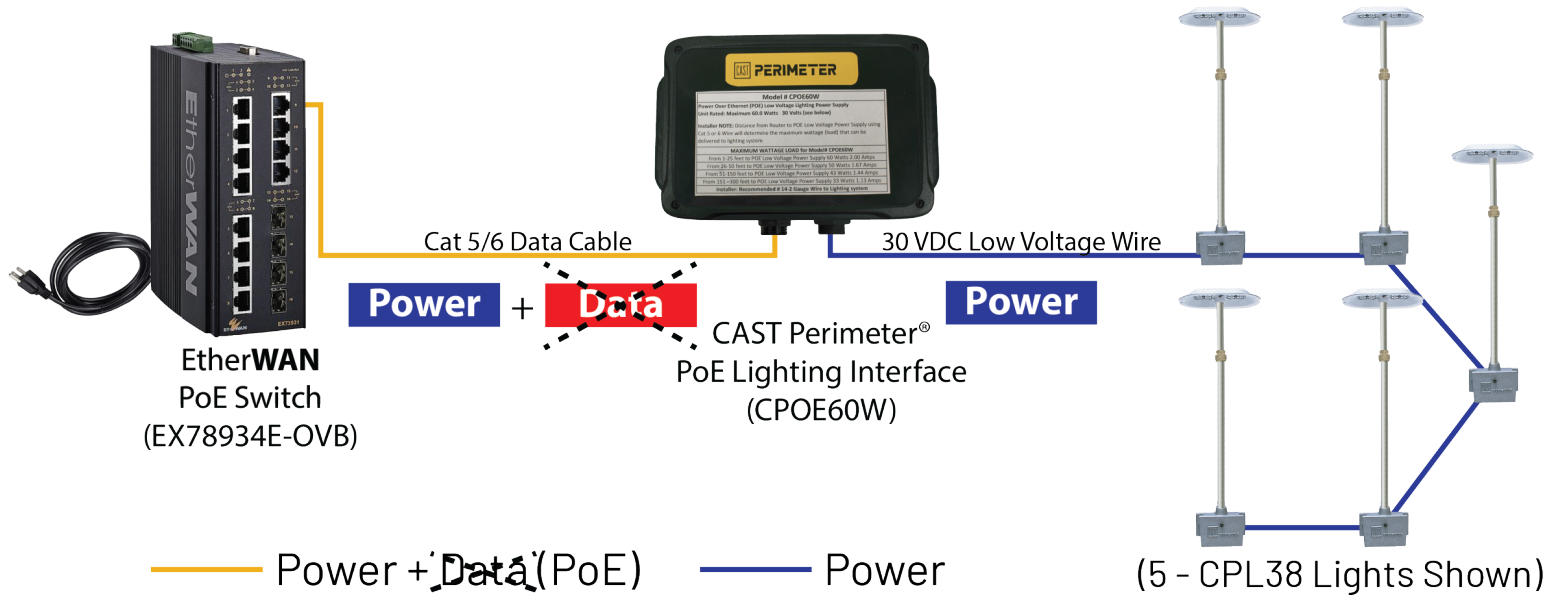

PERIMETER®

Non-Hackable Perimeter PoE LED Lighting

Leverage Your PoE Switch and Power All Your Perimeter Devices From the SAME Switch

ETHERWAN ONLY SWITCH WITH CUSTOM CODING FOR CAST PERIMETER PoE LIGHTING

Patented LED Lighting Solution Installed On Virtually Any Fence

EtherWAN EX78934E-OVB

- 8 Ports PoE + 4 Ports SFP
- 60 Watts IEEE 802.3 AT/BT
- 60 Watts Per Port - PoE Lighting
- 2 Ports for PoE Lighting
- 6 Ports for IOT Devices
- Intelligent Management
- Hardened Switch

CAST PoE Interface CPOE60W

- Safe Low Voltage, Low Cost
- CPL2 - 40 Foot Diameter Light Coverage (20' inside and outside of fence line)
- CPL38 - 100 Foot Diameter Light Coverage (50' inside and outside fence line)
- Up to 200 Feet of Fence Line Illuminated
- Dusk to Dawn Setting
- Easy and Fast One Person Installation
- Flash Glare™ to Disable Intruders Eyes Naturally
- Long Life - 18-Year CREE LED

PERIMETER[®]

Example One: PoE Lighting up to 200'

Example Two: PoE Lighting up to 2400'

Using CAST Lighting PoE in concert with EtherWAN's 60W PoE Switch, you can now provide power from ONE switch. Power low voltage lights, cameras, access control, perimeter intrusion and tie into the network with one piece of equipment.