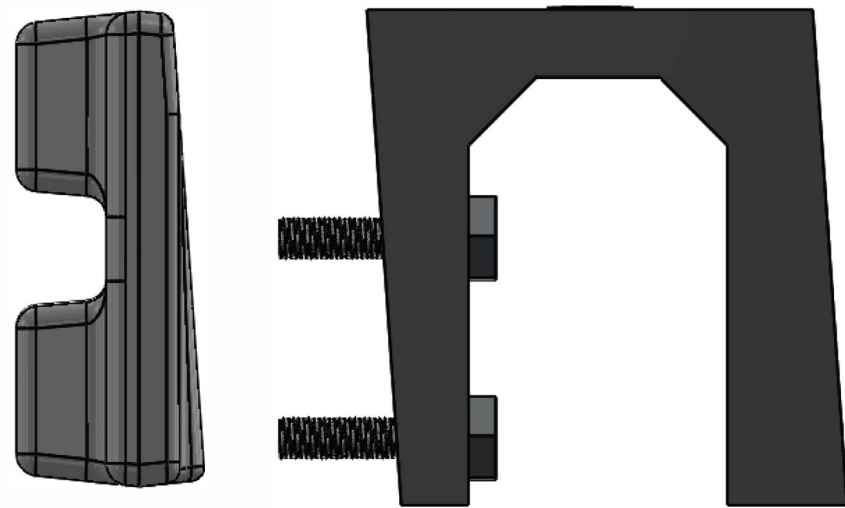

1

2

3

**ATTACH FIXTURE HERE**

**ATTACH STAND-OFF BRACKET TO  
FENCE POST MOUNTING PLATE**

**MODEL# CPL3FSB  
Stand-Off Bracket**