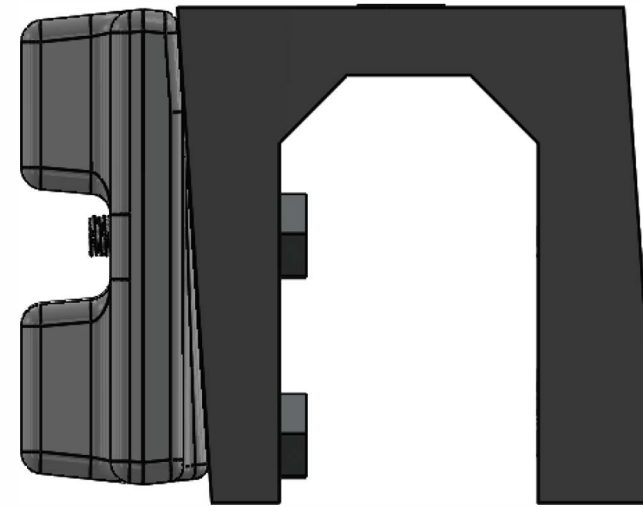

1

2

3

**ATTACH FIXTURE HERE**

**ATTACH STAND-OFF BRACKET TO  
FENCE POST MOUNTING PLATE**

**MODEL# CPL3FSB  
Stand-Off Bracket**