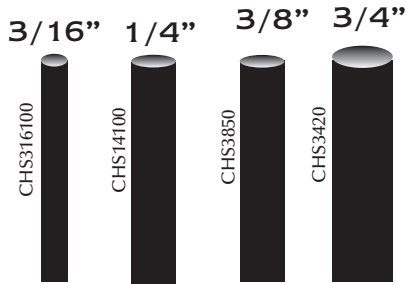

Direct Burial Electrical Wire Splice

These Seamless Non-insulated Wire Crimp Connections come in a variety of sizes and two different styles (Butt Splice Crimp & Parallel Crimp). You can make wire crimp connections for #18, #16, #14, #12, & #10 No-Ox Wire. They come in bags of 250 pcs.

www.cast-lighting.com

©Copyright 2016, CAST Lighting,
Hawthorne, NJ 07506. Patents Pending.

Bulk Heat Shrink with Internal Sealant

The new heat shrink comes in a variety of sizes (3/16", 1/4", 3/8", and 3/4" in 2' ft. sections) at fantastic Bulk pricing and packaging.