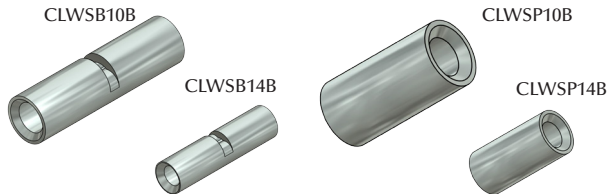

Direct Burial Electrical Wire Splice

These Seamless Non-insulated Wire Crimp Connections come in a variety of sizes and two different styles (Butt Splice Crimp & Parallel Crimp). You can make wire crimp connections for #18, #16, #14, #12, & #10 No-Ox Wire. They come in bags of 250 pcs.

www.cast-lighting.com

©Copyright 2016, CAST Lighting,
Hawthorne, NJ 07506. Patents Pending.

Bulk Heat Shrink with Internal Sealant

The new heat shrink comes in a variety of sizes (3/16", 1/4", 3/8", and 3/4" in 2' ft. sections) at fantastic Bulk pricing and packaging.