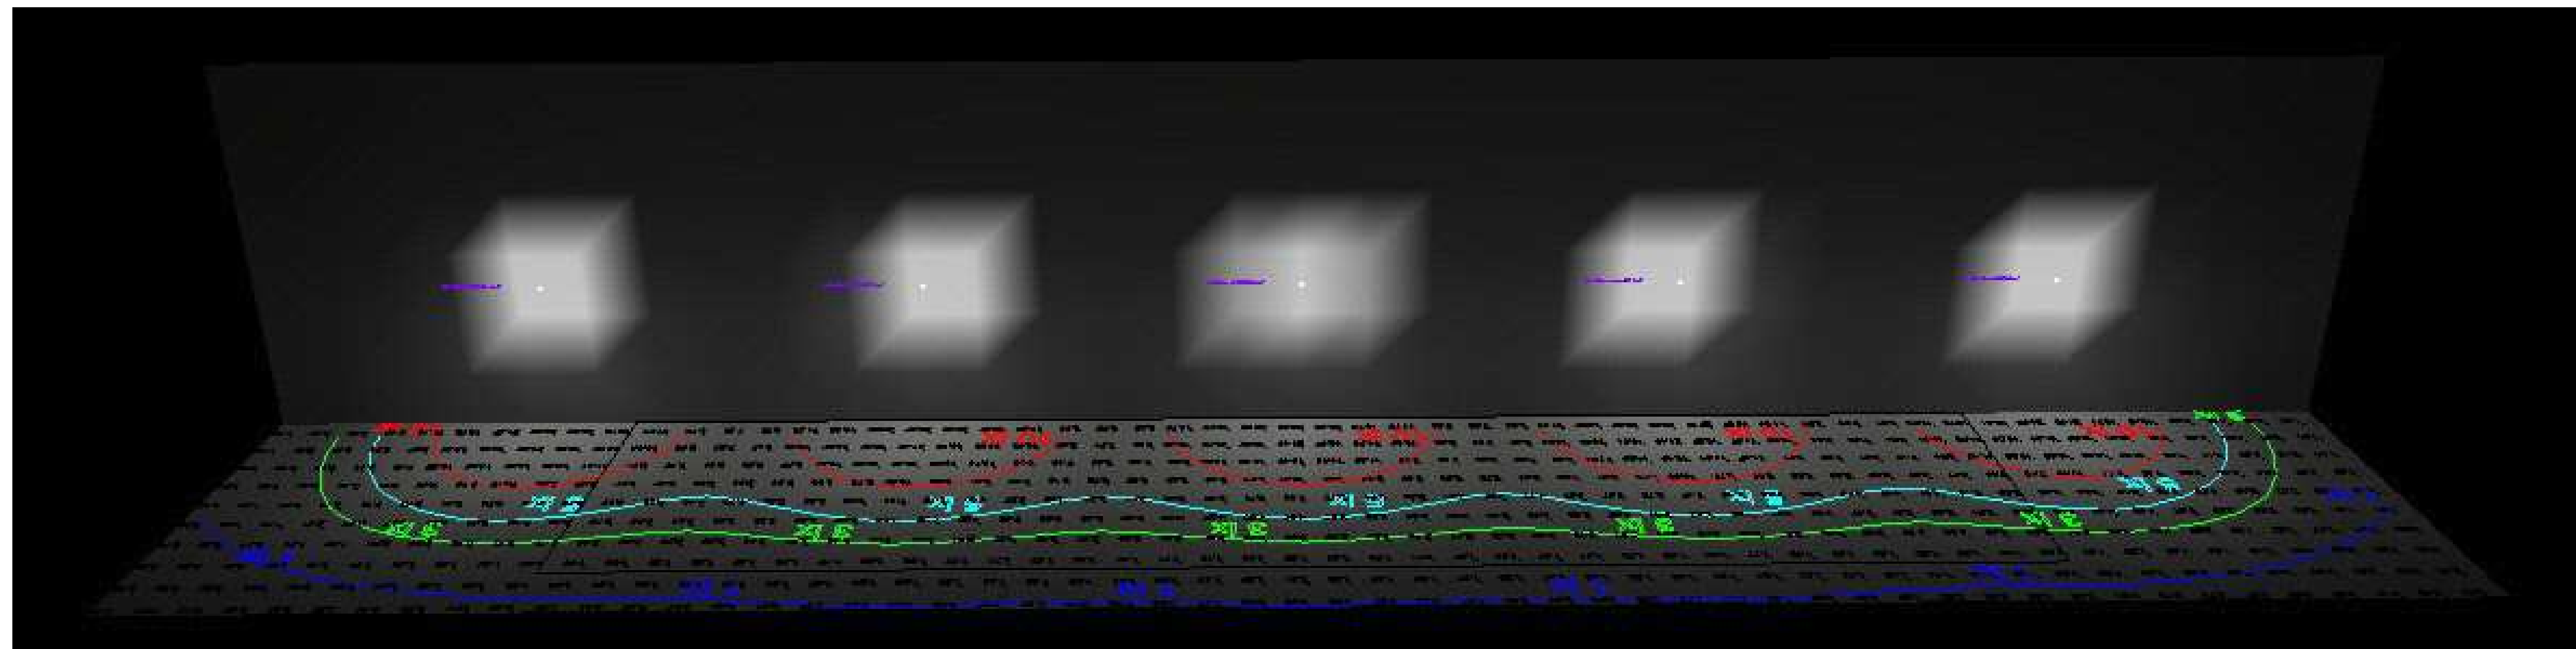

Not to Scale

These drawings are for conceptual use only and are not intended for construction. Values represented are an approximation generated from manufacturers photometric inhouse or independent lab tests with data supplied by lamp manufacturers.

#	Date	Comments

Revisions

Drawn By: Joe Frey
Checked By:
Date: 12/16/2020
Scale: None

Test Description:
Perimeter Model CPWP1
Tested at 17V DC 20' Foot Spacing,
Lumiere 8' Feet Off Grade