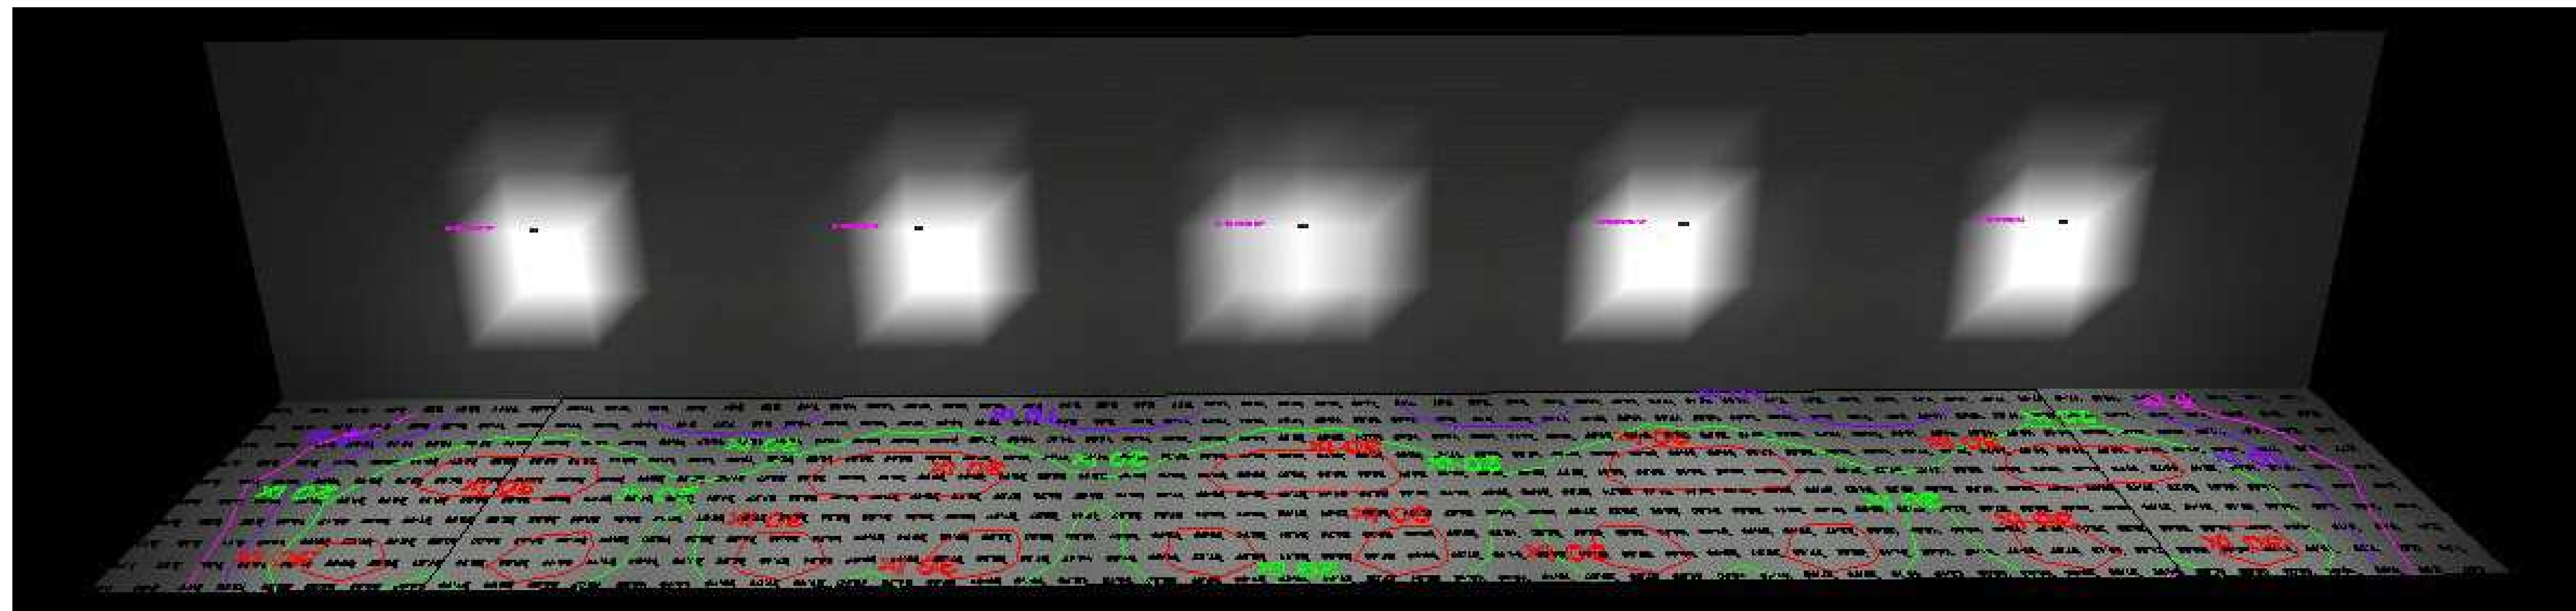

Luminaire Schedule								
Symbol	Qty	Label	Arrangement	Lum. Lumens	LLF	Description	Lum. Watts	Total Watts
■	5	CPWP2	SINGLE	1383	0.900	CPWP2 Wall Pack 13w	13.26	66.3

Calculation Summary								
Label	CalcType	Units	Avg	Max	Min	Avg/Min	Max/Min	
CalcPts 1	Illuminance	Lux	20.25	37.23	1.30	15.58	28.64	
2 x MH A	Illuminance	Lux	22.40	37.23	5.33	4.20	6.99	

Not to Scale

These drawings are for conceptual use only and are not intended for construction. Values represented are an approximation generated from manufacturers photometric inhouse or independent lab tests with data supplied by lamp manufacturers.

#	Date	Comments

Revisions

Drawn By: Joe Frey
Checked By:
Date: 12/16/2020
Scale: None

Test Description:
Perimeter Model CPWP2
Tested at 17V DC 20' Foot Spacing,
Lumiere 10' Feet Off Grade