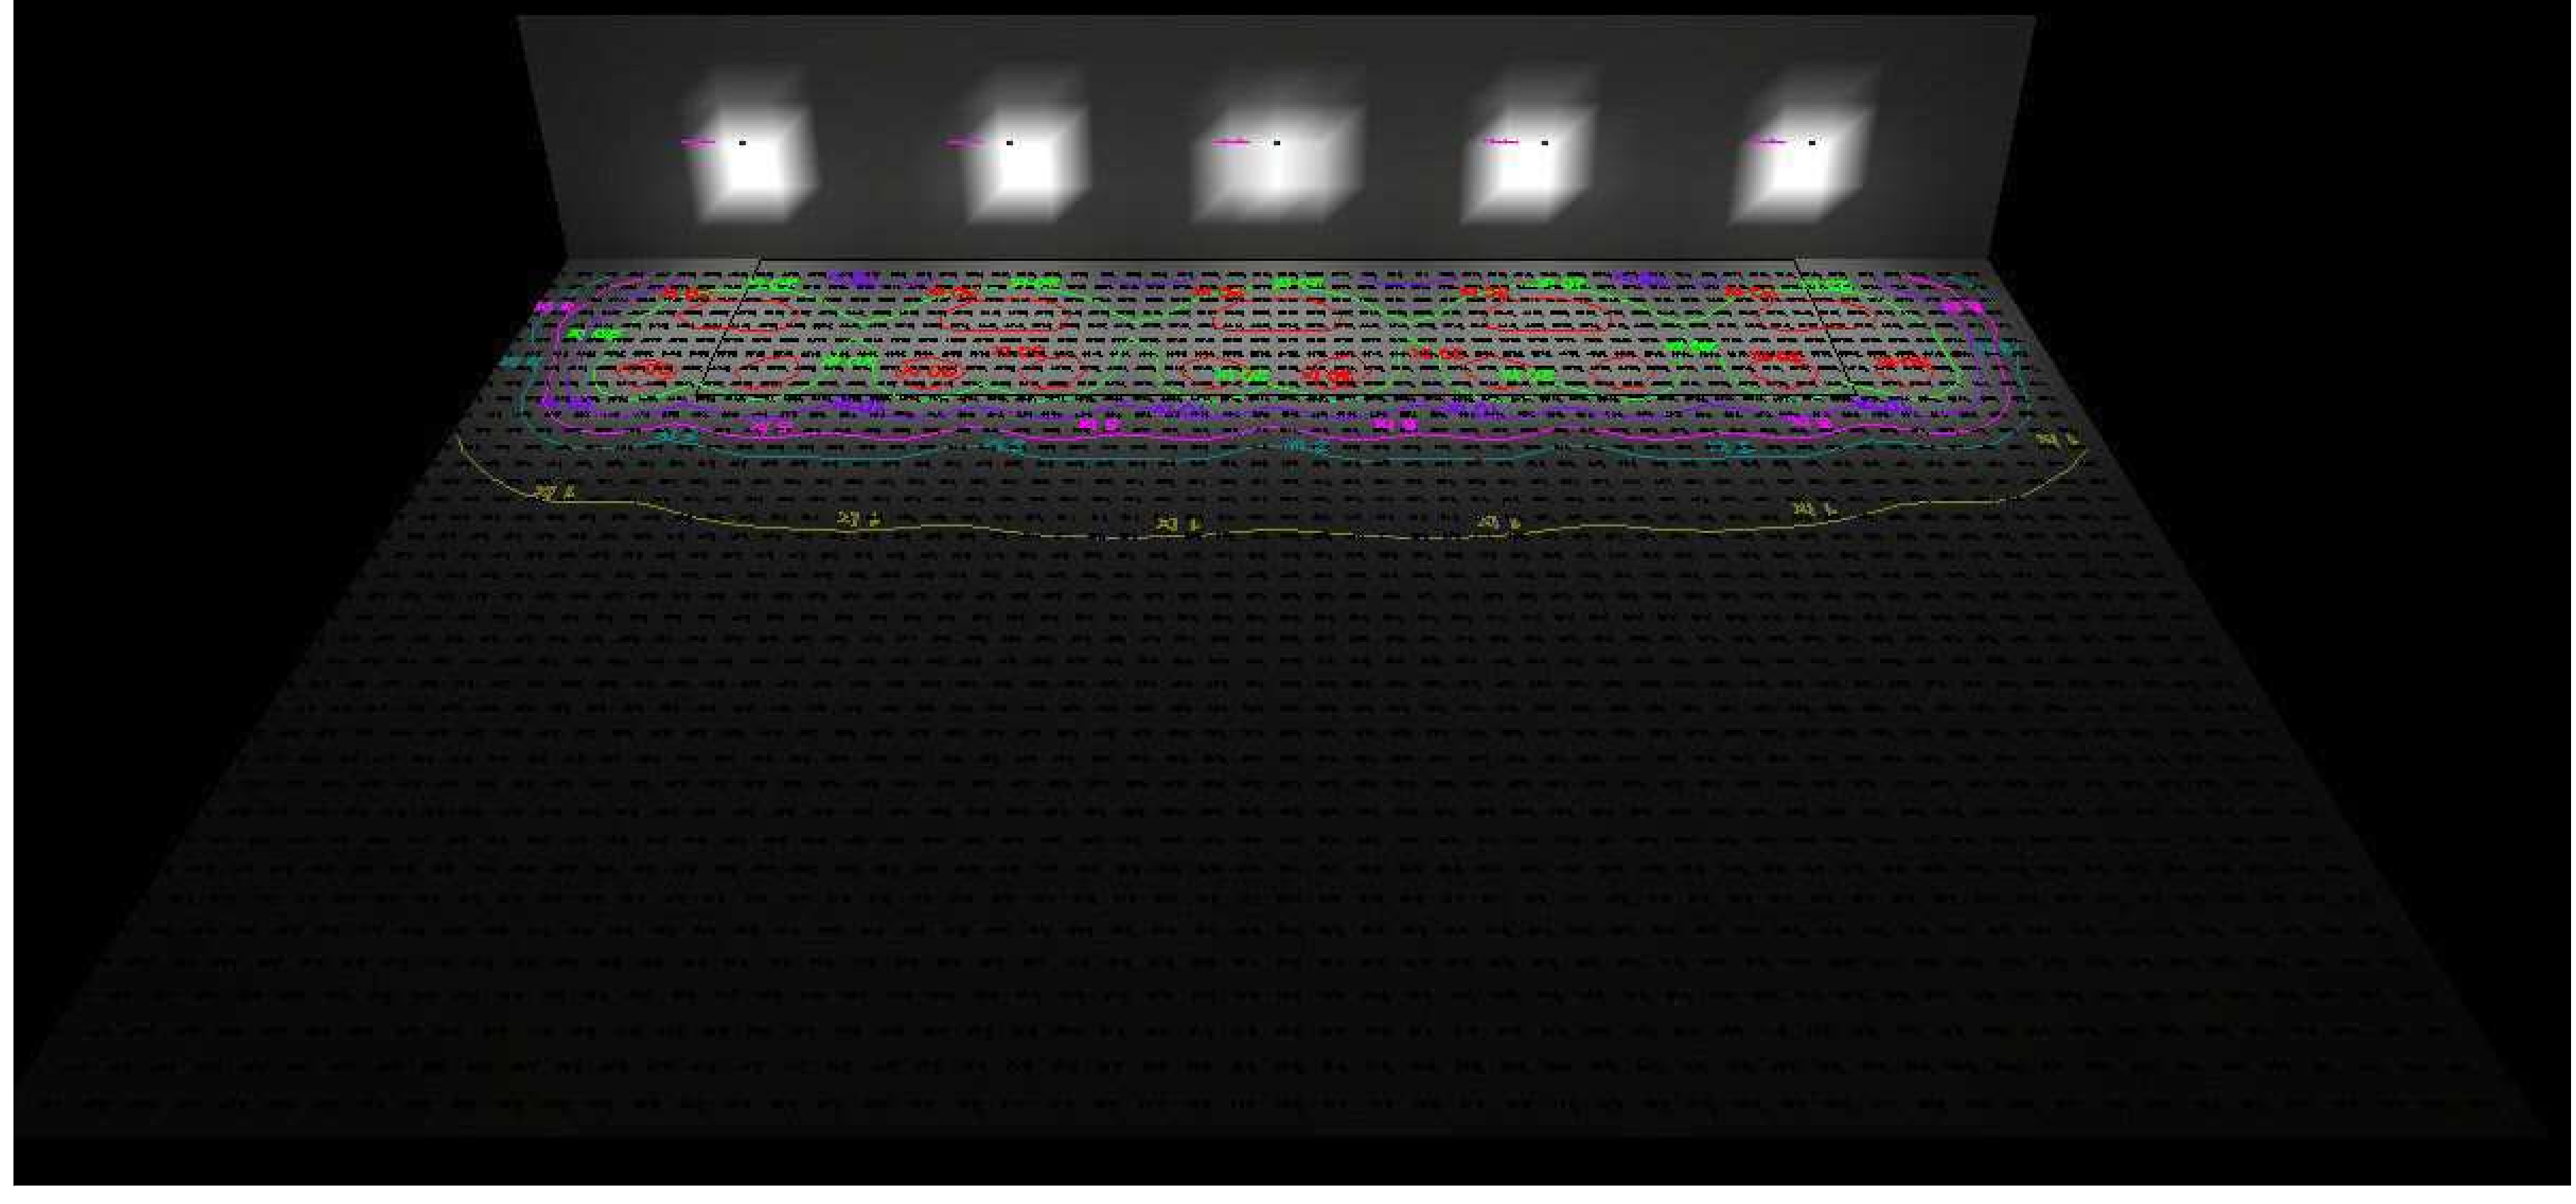

Scale: 1 inch = 4 Ft.

These drawings are for conceptual use only and are not intended for construction. Values represented are an approximation generated from manufacturers photometric inhouse or independent lab tests with data supplied by lamp manufacturers.

Revisions	
#	Date

Drawn By: Joe Frey
Checked By:
Date: 12/17/2020
Scale: None

Test Description:
 Perimeter Model CPWP2
 Tested at 17V DC 20' Foot Spacing,
 Luminaire 10' Feet Off Grade