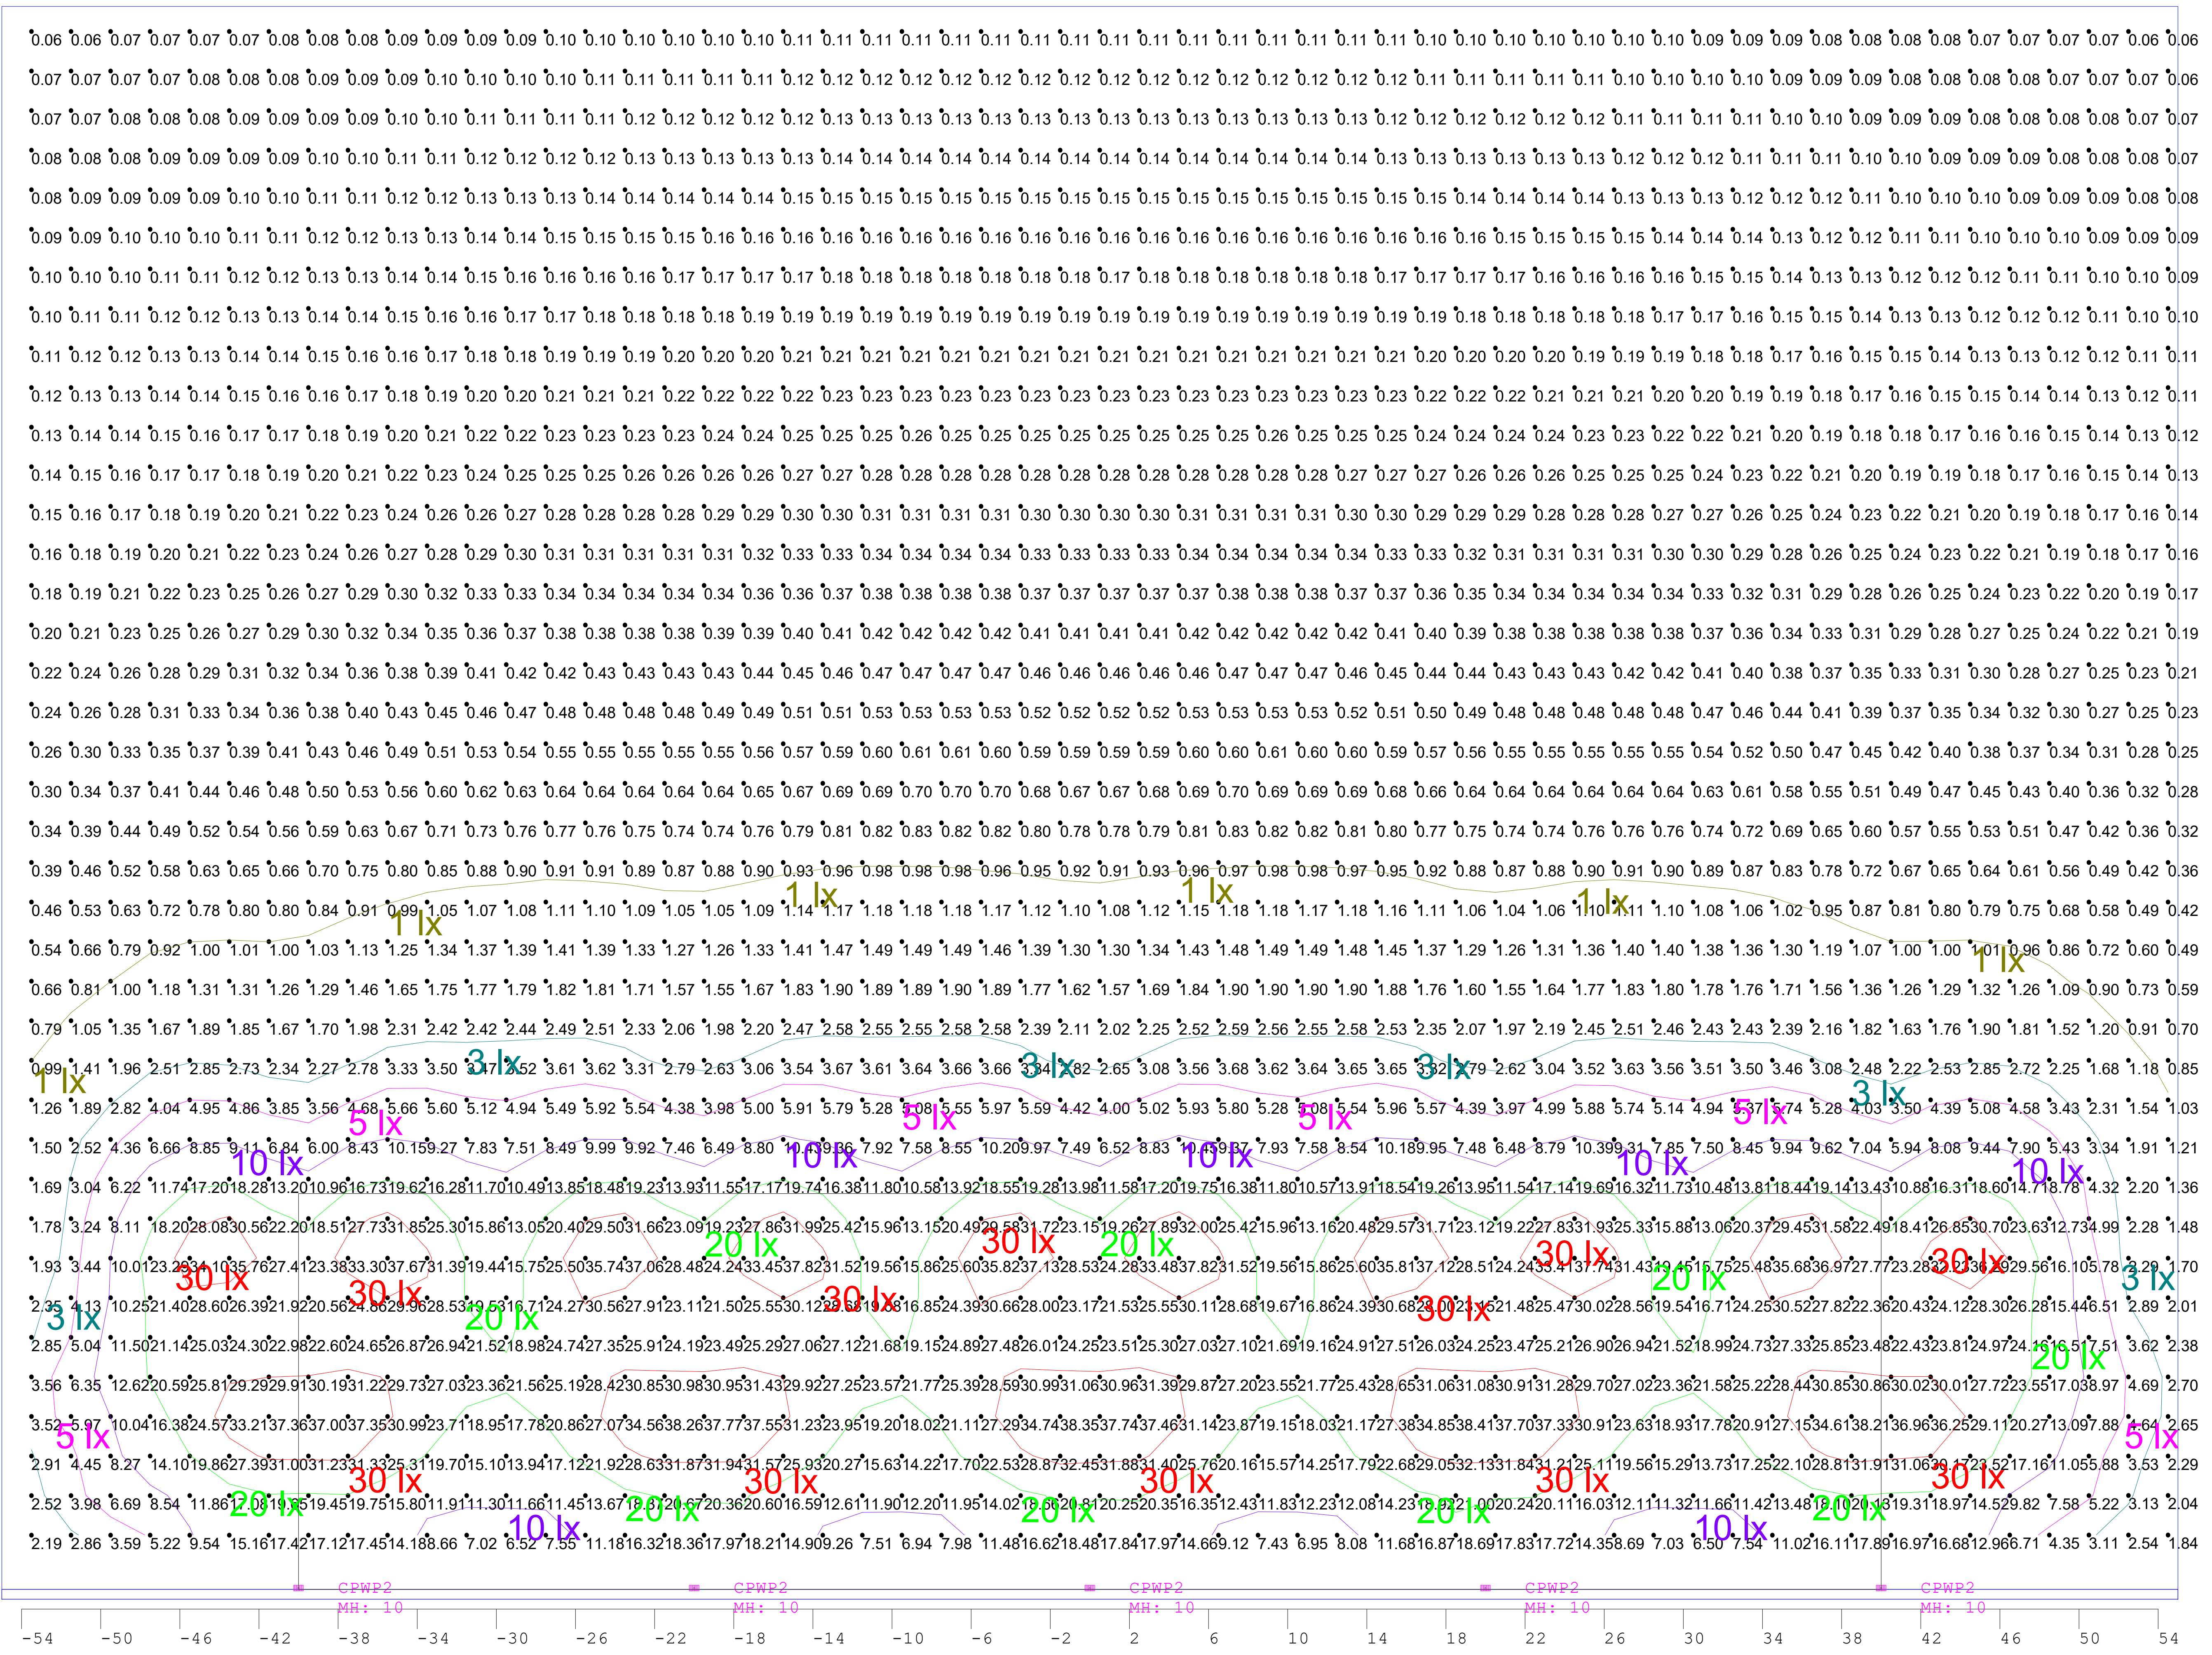

47.5

43.5

39.5

35.5

31.5

27.5

23.5

19.5

15.5

11.5

7.5

3.5

Luminaire Schedule						
Symbol	Qty	Label	Arrangement	Lum. Lumens LLF	Description	Total Watts
■	5	CPWP2	SINGLE	1383	CPWP2 Wall Pack 13w	66.3

Calculation Summary							
Label	CalcType	Units	Avg	Max	Min	Avg/Min	Max/Min
CalcPts CPWP2	Illuminance	Lux	5.95	38.41	0.06	99.17	640.17
2 x MH_A	Illuminance	Lux	23.44	38.41	6.50	3.61	5.91

Scale: 1 inch = 4 Ft.

These drawings are for conceptual use only and are not intended for construction. Values represented are an approximation generated from manufacturers photometric inhouse or independent lab tests with data supplied by lamp manufacturers.

Revisions	
#	Date

Drawn By: Joe Frey
Checked By:
Date: 12/17/2020
Scale: None

Test Description:
 Perimeter Model CPWP2
 Tested at 17V DC 20' Foot Spacing,
 Luminaire 10' Feet Off Grade