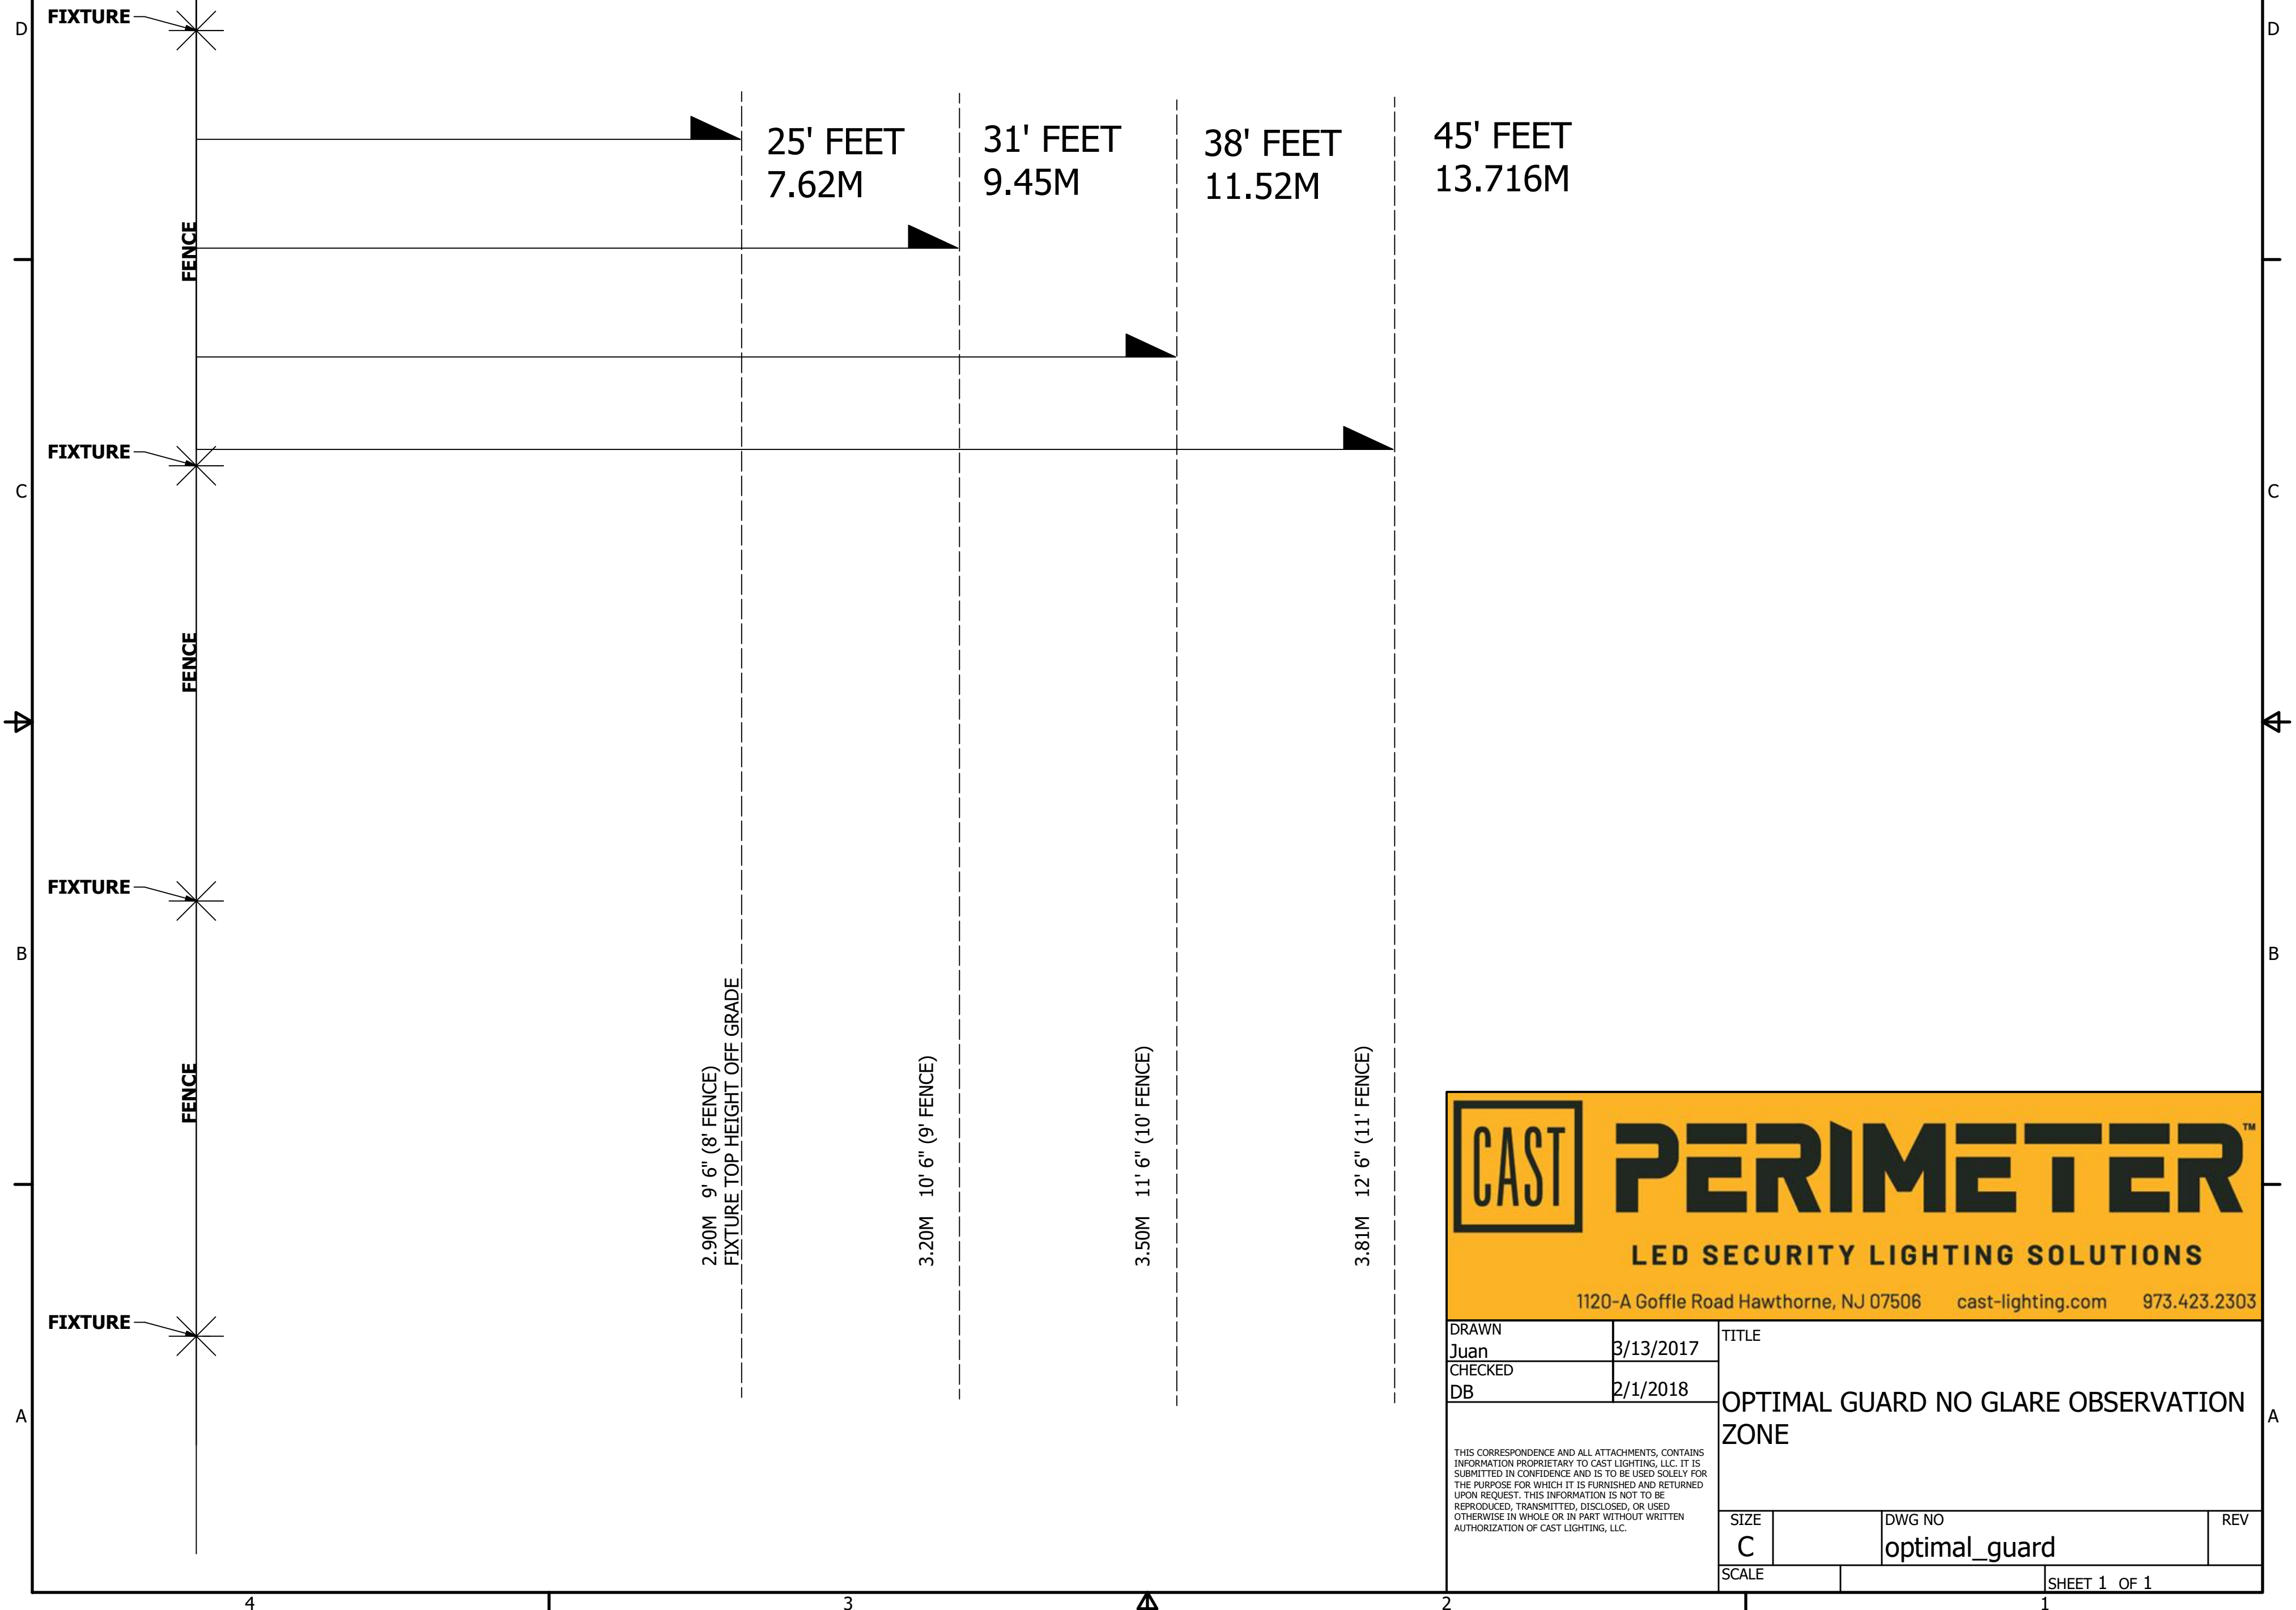

**OPTIMAL GUARD NO GLARE OBSERVATION ZONE FROM FENCE LINE
BASED ON FIXTURE MOUNTING HEIGHT OFF GRADE.**

CAST PERIMETER™
LED SECURITY LIGHTING SOLUTIONS
 1120-A Goffle Road Hawthorne, NJ 07506 cast-lighting.com 973.423.2303

DRAWN Juan	3/13/2017	TITLE	
CHECKED DB	2/1/2018	OPTIMAL GUARD NO GLARE OBSERVATION ZONE	
<small>THIS CORRESPONDENCE AND ALL ATTACHMENTS, CONTAINS INFORMATION PROPRIETARY TO CAST LIGHTING, LLC. IT IS SUBMITTED IN CONFIDENCE AND IS TO BE USED SOLELY FOR THE PURPOSE FOR WHICH IT IS FURNISHED AND RETURNED UPON REQUEST. THIS INFORMATION IS NOT TO BE REPRODUCED, TRANSMITTED, DISCLOSED, OR USED OTHERWISE IN WHOLE OR IN PART WITHOUT WRITTEN AUTHORIZATION OF CAST LIGHTING, LLC.</small>		SIZE C	DWG NO optimal_guard
		SCALE	REV
		SHEET 1 OF 1	